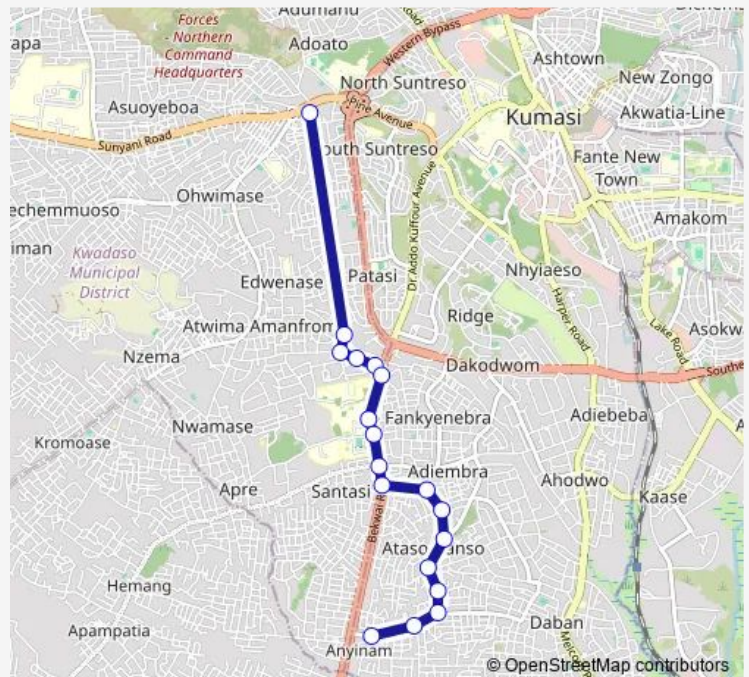

Route schedule

stop_27 — stop_265

Monday 00:00

Tuesday 00:00

Wednesday 00:00

Thursday 00:00

Friday 00:00

Saturday 00:00

Sunday 00:00

Route info

Direction: stop_27

Stops: 18

Trip Duration: 1 hour 7 min

8 — 8l

Direction

stop_276 — stop_25