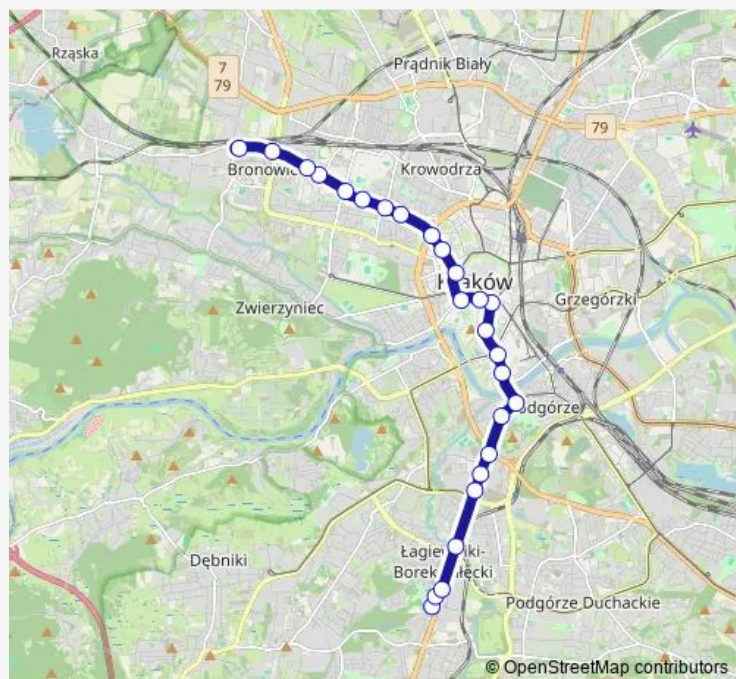

### Direction

undefined — undefined

0 stops

[Open route schedule](#)

### Route schedule

undefined — undefined

Monday	18:42-00:34 <sup>+1</sup>
Tuesday	18:42-00:34 <sup>+1</sup>
Wednesday	18:42-00:34 <sup>+1</sup>
Thursday	18:42-00:34 <sup>+1</sup>
Friday	18:42-00:34 <sup>+1</sup>
Saturday	20:46-00:26 <sup>+1</sup>
Sunday	22:24-00:26 <sup>+1</sup>

### Route info

Direction:

Stops: 0

Trip Duration: – min