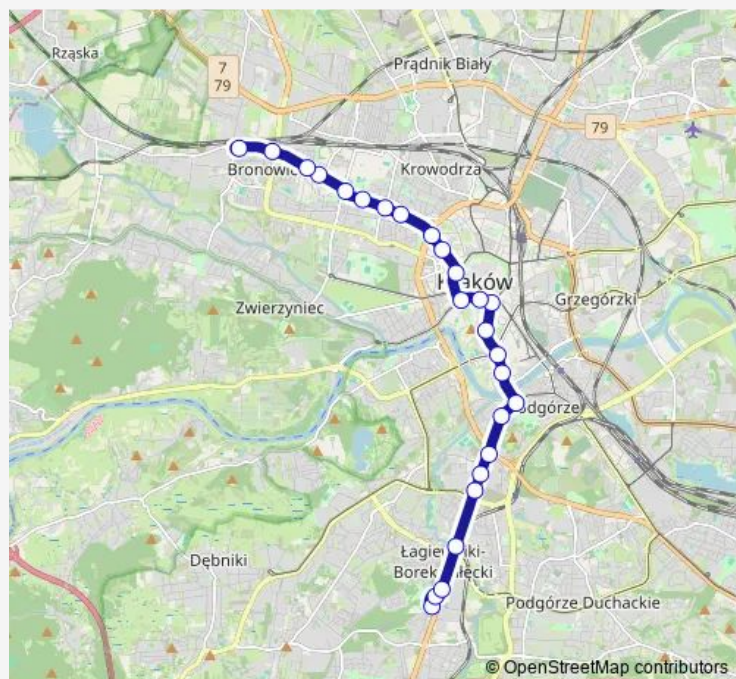

Tram 8

[Go to website](#)

Direction

undefined — undefined

0 stops

[Open route schedule](#)

Route schedule

undefined — undefined

Monday	18:42-00:34 ⁺¹
Tuesday	18:42-00:34 ⁺¹
Wednesday	18:42-00:34 ⁺¹
Thursday	18:42-00:34 ⁺¹
Friday	18:42-00:34 ⁺¹
Saturday	20:46-00:26 ⁺¹
Sunday	20:46-00:26 ⁺¹

Route info

Direction:

Stops: 0

Trip Duration: – min