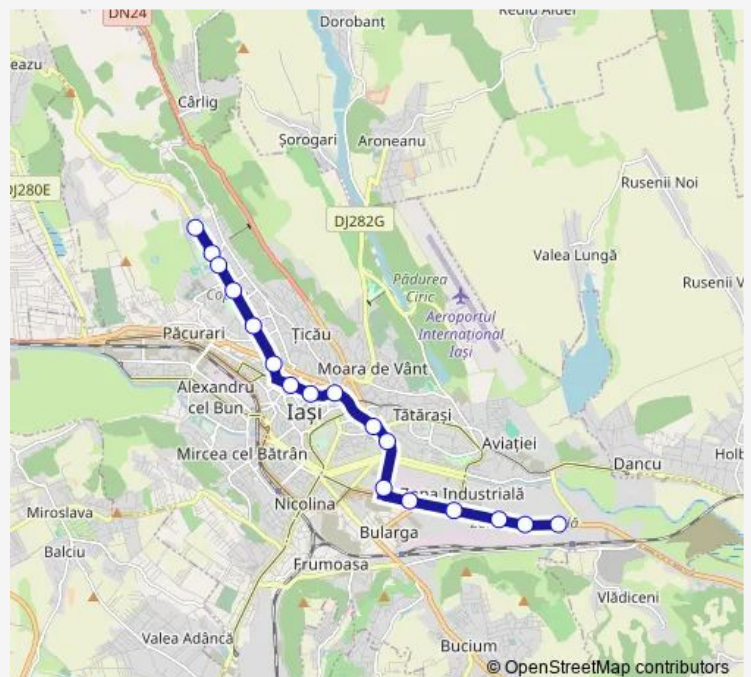

Rond uora — Copou

Monday 05:25-21:49

Tuesday 05:25-21:49

Wednesday 05:25-21:49

Thursday 05:25-21:49

Friday 05:25-21:49

Saturday 05:25-21:55

Sunday 05:25-21:55

Route info

Direction: Rond uora

Stops: 17

Trip Duration: 0 hour 36 min

## Route info

Direction: Copou

Stops: 17

Trip Duration: 0 hour 42 min

8 Tram time schedules and route maps are available in an offline PDF at busmaps.com. Use the busmaps.com website to see live bus times, train schedule or subway schedule, and step-by-step directions for all public transit in Iasi