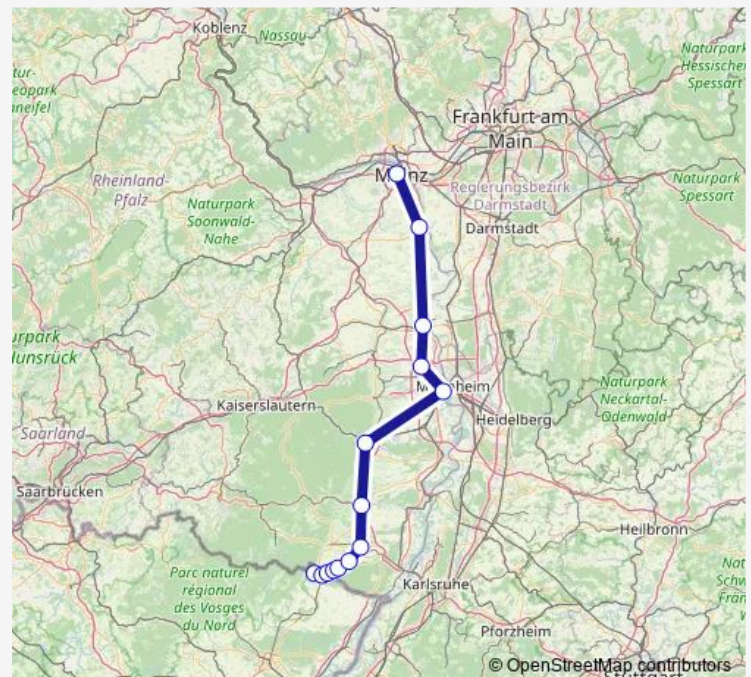

Nierstein, Bahnhof

Mainz, Hauptbahnhof

### Route schedule

Wissembourg, Bahnhof — Mainz, Hauptbahnhof

Monday 16:33

Tuesday —

Wednesday —

Thursday 16:33

Friday 16:33

Saturday —

### Route info

Direction: Wissembourg, Bahnhof

Stops: 14

Trip Duration: 2 hour 9 min

■ EX

BusMaps