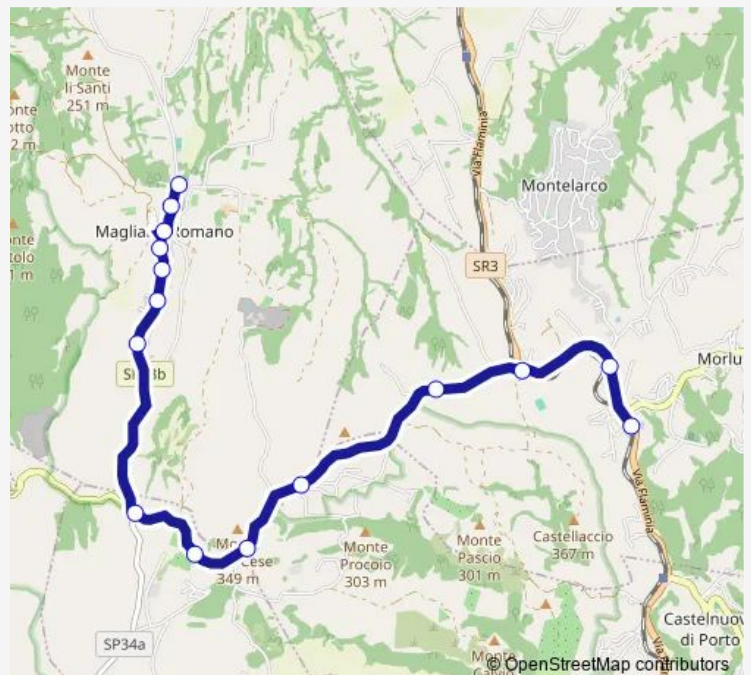

Morlupo | Via Campagnese (Km 1) # f11526

Morlupo | Stazione Magliano / Ist superiore Campagnese # f11527

Morlupo | Via Flaminia Via Grotte # f2224

Morlupo | Stazione # f2225

Route schedule

Magliano R. | Via Magliano # f11394 — Morlupo | Stazione # f2225

Monday 10:40-19:35

Tuesday 10:40-19:35

Wednesday 10:40-19:35

Thursday 10:40-19:35

Friday 10:40-19:35

Saturday 08:15-19:35

Sunday —

Route info

Direction: Magliano R. | Via Magliano # f11394

Stops: 15

Trip Duration: 0 hour 20 min

Magliano Romano - Morlupo # Aa43d

Bus time schedules and route maps are available in an offline PDF at busmaps.com. Use the busmaps.com website to see live bus times, train schedule or subway schedule, and step-by-step directions for all public transit in Magliano Romano