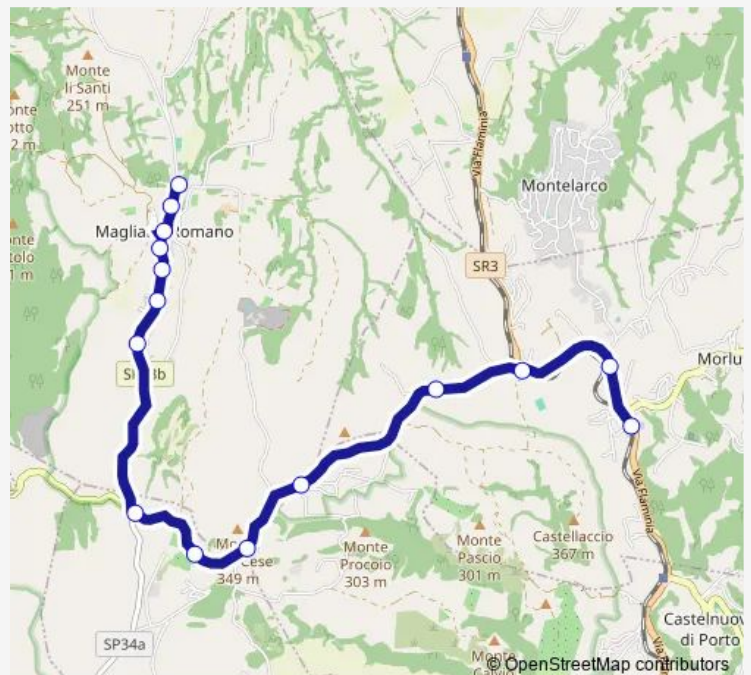

Monday 10:40-19:35

Tuesday 10:40-19:35

Wednesday 10:40-19:35

Thursday 10:40-19:35

Friday 10:40-19:35

Saturday 08:15-19:35

Sunday —

Route info

Direction: Magliano R. | Via Magliano # f11394

Stops: 15

Trip Duration: 0 hour 20 min

Magliano Romano - Morlupo # Aa43d

Bus time schedules and route maps are available in an offline PDF at busmaps.com. Use the busmaps.com website to see live bus times, train schedule or subway schedule, and step-by-step directions for all public transit in Magliano Romano