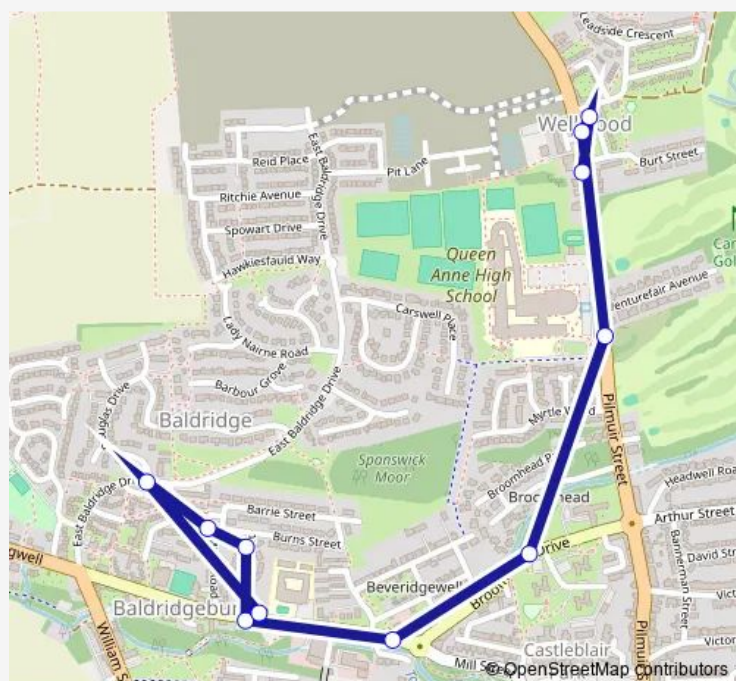

Direction

Wellwood Community Centre — Mclean Primary School

11 stops

[Open route schedule](#)

Wellwood Community Centre

Springbank Terrace

Wellwood Community Centre

Queen Anne High School

Broomhead Flats

Trenchard Place

Mclean Primary School

Scott Street

Burns Street

Douglas Drive

Mclean Primary School

Route schedule

Route info

Direction: Wellwood Community Centre

Stops: 11

Trip Duration: 0 hour 9 min

MI1

Direction

Queen Anne High School — Wellwood Community Centre

7 stops

[Open route schedule](#)

Queen Anne High School

Trenchard Place

Broomhead Flats

Queen Anne High School

Wellwood Community Centre

Springbank Terrace

Wellwood Community Centre