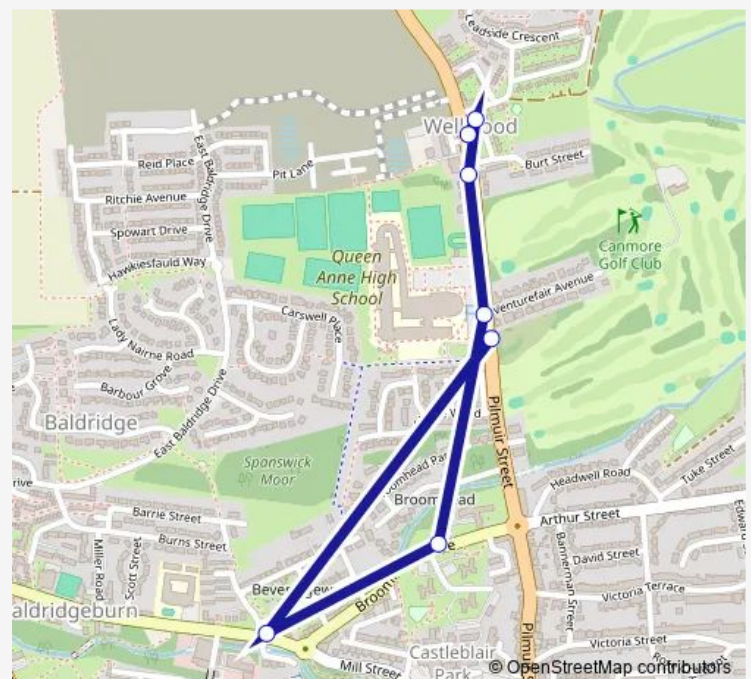

Bus ML1

[Go to website](#)

Direction

Queen Anne High School — Wellwood Community Centre

7 stops

[Open route schedule](#)

Queen Anne High School

Trenchard Place

Broomhead Flats

Queen Anne High School

Wellwood Community Centre

Springbank Terrace

Wellwood Community Centre

Route schedule

Queen Anne High School — Wellwood Community Centre

Monday 15:10

Tuesday 15:10

Wednesday 15:10

Thursday 15:10

Friday 15:10

Saturday —

Sunday —

Route info

Direction: Queen Anne High School

Stops: 7

Trip Duration: 0 hour 8 min

■ ML1