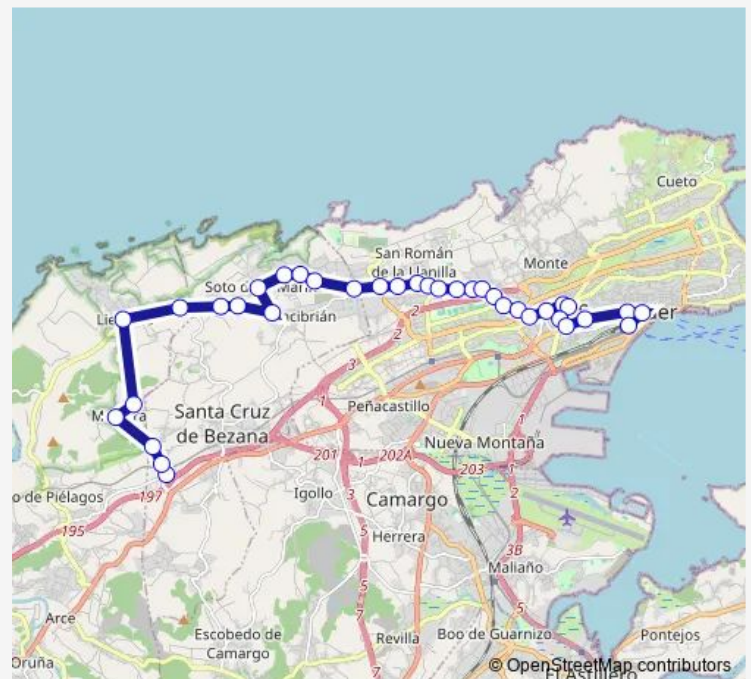

Direction

Hospital Mompia — Santander E.A.

36 stops

[Open route schedule](#)

Hospital Mompia

Avenida Los Condes

Barrio Rodil_

Los Robles

Barrio Mortera

Entrada Playa Portio

Hospital Liencred

Barrio Coterod

Los Calderoned

Avda Fernando Saiz

Soto De La Marina

La Canal

Saturday 06:55-22:20

Sunday 08:10-22:40

Route info

Direction: Hospital Mompia

Stops: 36

Trip Duration: 0 hour 37 min

La Gloria.144

La Gloria.120

Friday 07:00-22:30

Saturday 07:00-22:20

Sunday 08:00-22:00

Route info

Direction: Santander E.A.

Stops: 32

Trip Duration: 0 hour 32 min

Hospital Liencres