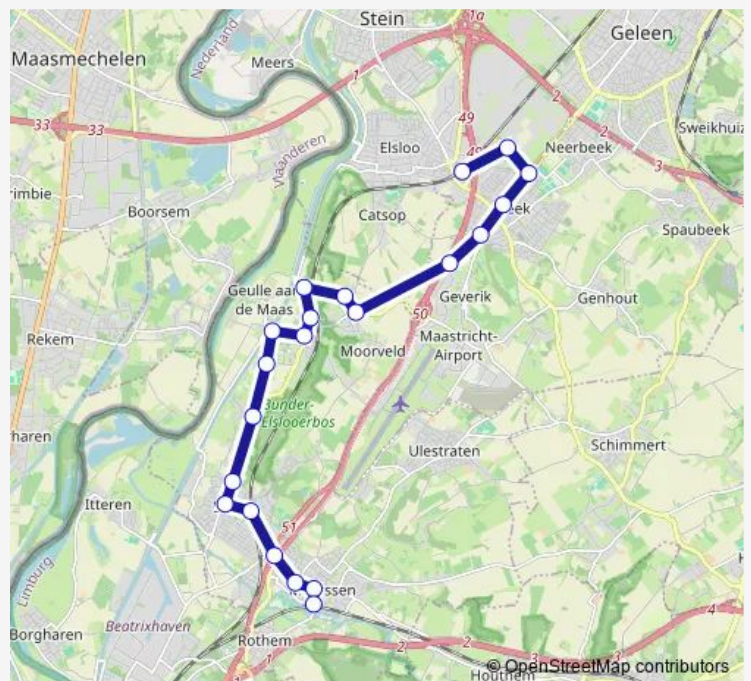

Meerssen, Geulle Processieweg

Meerssen, Geulle Broekhoven

Meerssen, Hussenberg Bejaardencentrum

Meerssen, Hussenberg Kapelletje

Beek, Viaduct

Beek, Prof. Spronckpark

Beek, Centrum

Beek, Kennedylaan

Beek, Makado

Beek, Beek-Elsloo Station (Bus)

### Route schedule

Meerssen, Station (Bus) — Beek, Beek-Elsloo Station (Bus)

Monday 06:30-18:17

Tuesday 06:30-18:17

Wednesday 06:30-18:17

Thursday 06:30-18:17

Friday 06:30-18:17

Saturday 10:17-15:17

### Route info

Direction: Meerssen, Station (Bus)

Stops: 21

Trip Duration: 0 hour 26 min