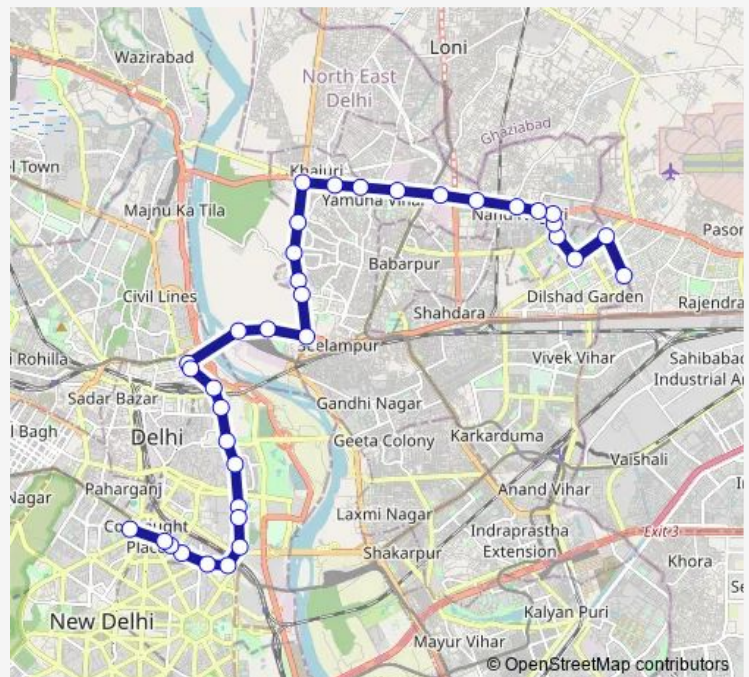

Shastri Park

Shyam Giri Mandir

Shastri Park Metro Depot

Route schedule

New Seema Puri Depot Cluster — Shivaji Stadium Terminal

Monday 09:00-21:30

Tuesday 09:00-21:30

Wednesday 09:00-21:30

Thursday 09:00-21:30

Friday 09:00-21:30

Saturday 09:00-21:30

Sunday 09:00-21:30

Route info

Direction: New Seema Puri Depot Cluster

Stops: 36

Trip Duration: 1 hour 30 min

216acldown

Isbt Kashmere Gate

Guru Govind Singh University (Kashmere Gate)

Gpo

Red Fort

Jama Masjid

Darya Ganj

Delhi Gate

Shaheed Park (Bhagat Singh Terminal)

Ito

Tilak Bridge

Mandi House

Modern School

Barakhamba Metro Station

Statesman House

Shivaji Stadium Terminal