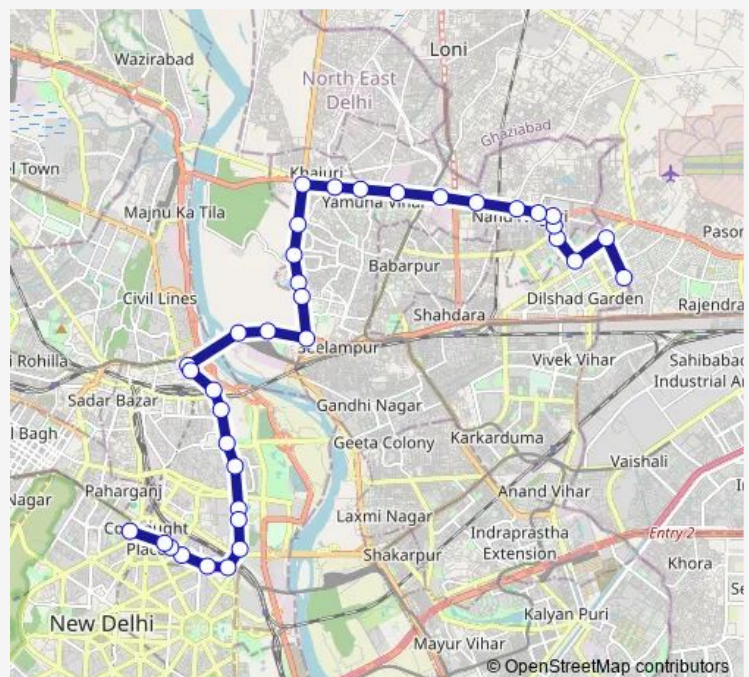

### Route schedule

New Seema Puri Depot Cluster — Shivaji Stadium Terminal

Monday 09:00-21:30

Tuesday 09:00-21:30

Wednesday 09:00-21:30

Thursday 09:00-21:30

Friday 09:00-21:30

Saturday 09:00-21:30

### Route info

Direction: New Seema Puri Depot Cluster

Stops: 36

Trip Duration: 1 hour 30 min

216acldown

Isbt Kashmere Gate

Guru Govind Singh University (Kashmere Gate)

Gpo