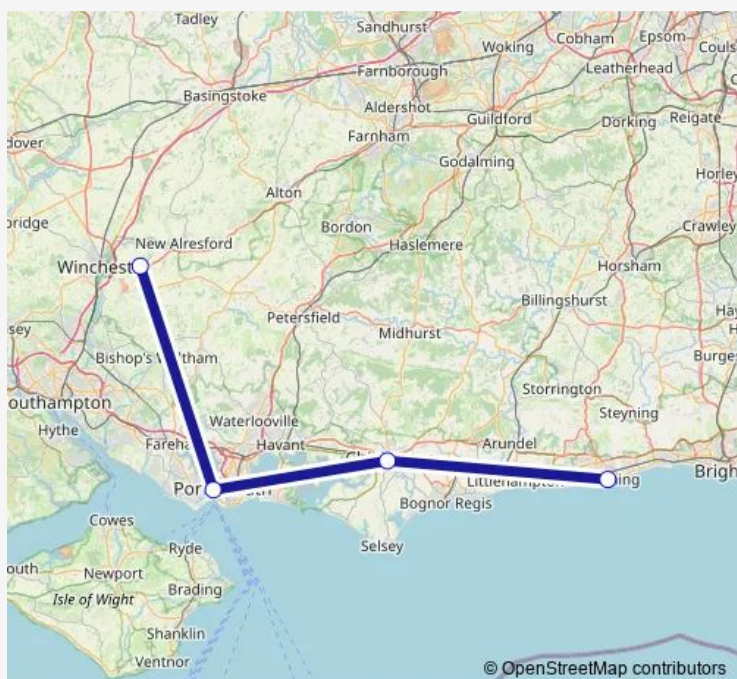

Thursday —

Friday —

Saturday —

Sunday —

Route info

Direction: Boomtown Fair Matterley Estate

Stops: 4

Trip Duration: 2 hour 10 min

B25 — Marine Parade, Worthing-Boomtown Fair Matterley Estate, Boomtown Fai

Direction

Marine Parade, Stop A — Boomtown Fair Matterley Estate

4 stops

[Open route schedule](#)

Marine Parade, Stop A

Bus Station, Bay 1

Route info

Direction: Marine Parade, Stop A

Stops: 4

Trip Duration: 2 hour 15 min

B25 Bus time schedules and route maps are available in an offline PDF at busmaps.com. Use the busmaps.com website to see live bus times, train schedule or subway schedule, and step-by-step directions for all public transit in Portsmouth