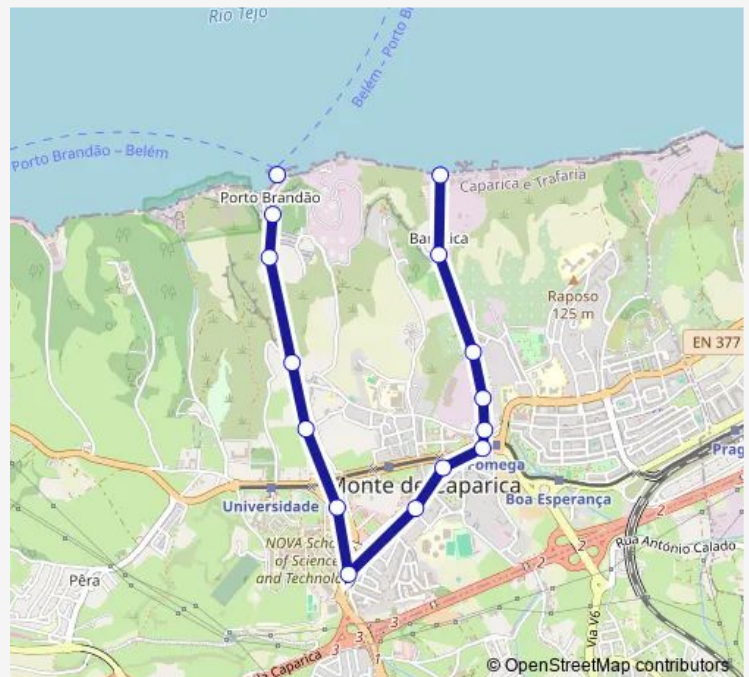

Friday 06:35-20:40

Saturday 07:40-16:40

Sunday 07:40-16:40

Route info

Direction: Porto Brandão (Cais) Terminal

Stops: 15

Trip Duration: 0 hour 15 min

146 - Porto Brandão - Banática