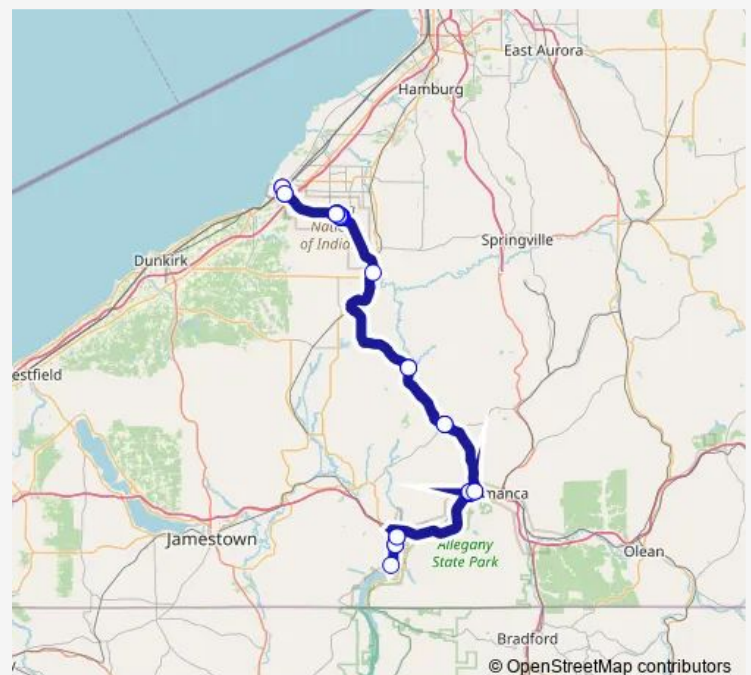

### Route schedule

Seneca One Stop - Irving Ib — Seneca One Stop - Irving Ib

Monday 06:15-16:07

Tuesday 06:15-16:07

Wednesday 06:15-16:07

Thursday 06:15-16:07

Friday 06:15-16:07

Saturday —

### Route info

Direction: Seneca One Stop - Irving Ib

Stops: 34

Trip Duration: 3 hour 46 min

Irving to Steamburg

Seneca One Stop - Sal lb

Cattaraugus County Building lb

Village of Cattaraugus lb

Sg&E - Irving lb

Seneca One Stop - Irving lb

**Direction**

Seneca One Stop - Irving Ib — Seneca One Stop - Irving Ib

30 stops

[Open route schedule](#)

Seneca One Stop - Irving Ib

Sg&amp;E - Irving Ob

## Route info

Direction: Seneca One Stop - Irving Ib

Stops: 30

Trip Duration: 4 hour 4 min

William Seneca Building Ib

Seneca Laundromat Ib

Eclc Ib

Cattaraugus Community Center Ib