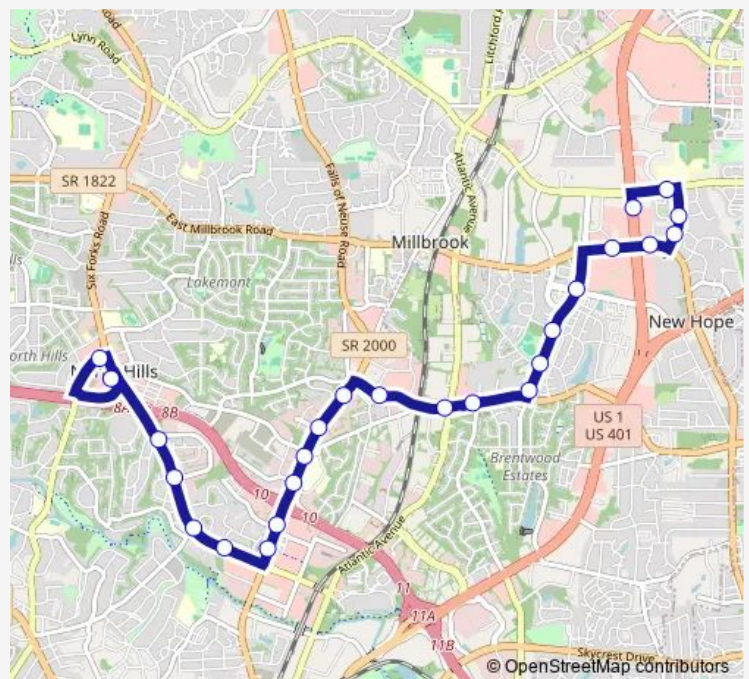

Capital Blvd at Spring Forest Rd (south side)

Route schedule

Midtown - North Hills Mall (North State Bank) — Capital Blvd at Spring Forest Rd (south side)

|           |             |
|-----------|-------------|
| Monday    | 06:15-18:30 |
| Tuesday   | 06:15-18:30 |
| Wednesday | 06:15-18:30 |
| Thursday  | 06:15-18:30 |
| Friday    | 06:15-18:30 |
| Saturday  | 07:00-18:45 |
| Sunday    | 07:00-18:45 |

Route info

Direction: Midtown - North Hills Mall (North State Bank)

Stops: 17

Trip Duration: 0 hour 26 min

24L — North Crosstown Connector

## Direction

Capital Blvd at Spring Forest Rd (south side) — Midtown - North Hills Mall (North State Bank)

25 stops

[Open route schedule](#)

Capital Blvd at Spring Forest Rd (south side)

Spring Forest Rd at Casa Del Ray Dr

## Route info

Direction: Capital Blvd at Spring Forest Rd (south side)

Stops: 25

Trip Duration: 0 hour 30 min

24L Bus time schedules and route maps are available in an offline PDF at [busmaps.com](https://busmaps.com). Use the [busmaps.com](https://busmaps.com) website to see live bus times, train schedule or subway schedule, and step-by-step directions for all public transit in Raleigh