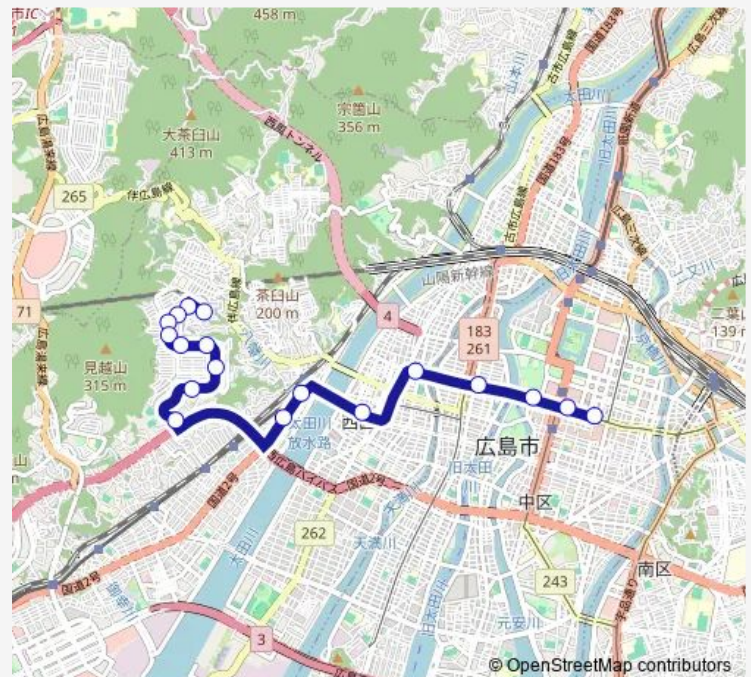

Route schedule

共立ハイツ — 八丁堀(ハンズ前)

Monday 12:16-18:03

Tuesday 12:16-18:03

Wednesday 12:16-18:03

Thursday 12:16-18:03

Friday 12:16-18:03

Saturday 12:16-18:01

Sunday 12:16-18:01

Route info

Direction: 共立ハイツ

Stops: 18

Trip Duration: 0 hour 33 min

■ 14H 共立ハイツ線

BusMaps

Direction