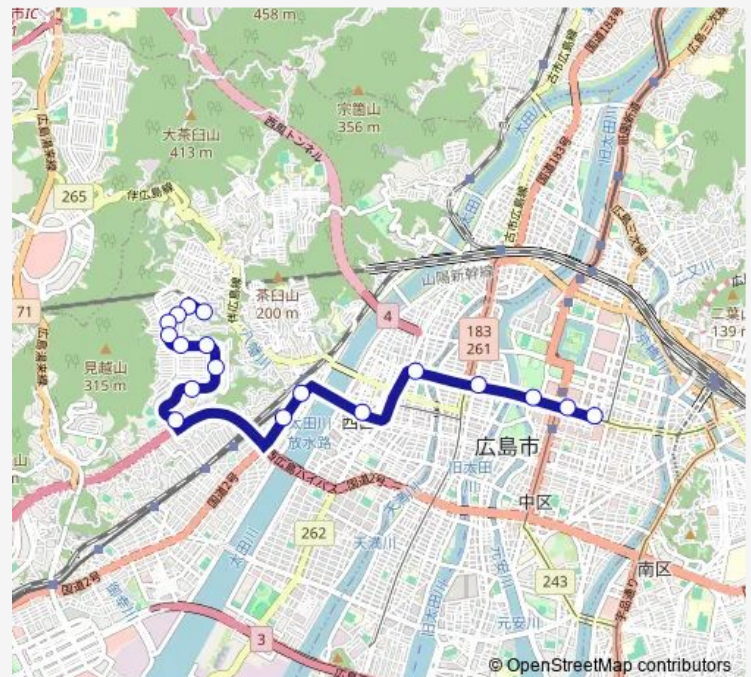

Route schedule

共立ハイツ — 八丁堀(ハンズ前)

Monday 12:16-18:03

Tuesday 12:16-18:03

Wednesday 12:16-18:03

Thursday 12:16-18:03

Friday 12:16-18:03

Saturday 12:16-18:01

Sunday 12:16-18:01

Route info

Direction: 共立ハイツ

Stops: 18

Trip Duration: 0 hour 33 min

■ 14H 共立ハイツ線

BusMaps

Direction