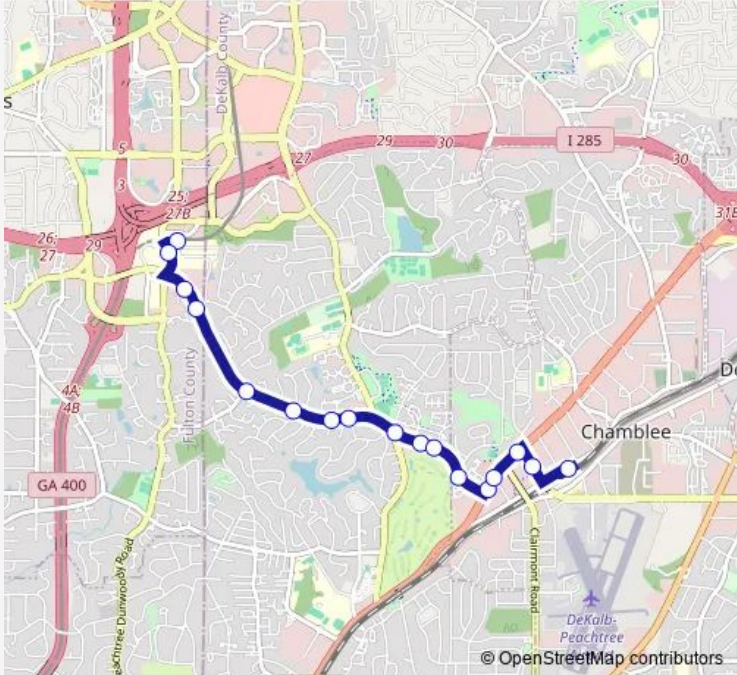

Bus 825 Johnson Ferry Road

[Go to website](#)

Direction
 Medical Center Station — Chamblee Station - West Loop
 17 stops
[Open route schedule](#)

- Medical Center Station
- Peachtree Dunwoody RD @ Hollis Cobb Cir
- JOHNSON FERRY RD NE @ JOHNSON FERRY PKWY
- JOHNSON FERRY RD NE @ OLD JOHNSON FERRY RD NE
- JOHNSON FERRY RD NE @ MILL CREEK RD
- JOHNSON FERRY RD NE @ HAMPTON HALL WAY NE
- JOHNSON FERRY RD NE @ HAMPTON HALL DR
- JOHNSON FERRY RD NE @ WADDESTON WAY
- Johnson Ferry RD NE @ Ashford Dunwoody RD Ne
- JOHNSON FERRY RD NE @ BLAIR CIR
- Johnson Ferry RD NE @ Durden DR Ne
- Johnson Ferry RD NE @ Gatebury Cir
- Peachtree IND Blvd @ Johnson Ferry
- Peachtree Industrial Blvd @ Mcgaw Dr
- Peachtree Industrial Blvd @ Chamblee Tucker Rd
- Chamblee Tucker RD @ 5193
- Chamblee Station - West Loop

Route schedule
 Medical Center Station — Chamblee Station - West Loop

Monday	06:05-21:10
Tuesday	06:05-21:10
Wednesday	06:05-21:10
Thursday	06:05-21:10
Friday	06:05-21:10
Saturday	—
Sunday	—

Route info
 Direction: Medical Center Station
 Stops: 17
 Trip Duration: 0 hour 17 min

■ 825 — Johnson Ferry Road **BusMaps**

Direction

Chamblee Station - West Loop — Medical Center Station

18 stops

[Open route schedule](#)

Chamblee Station - West Loop

Chamblee Tucker @ Peachtree Rd

PEACHTREE INDUSTRIAL BLVD @ CHAMBLEE TUCKER RD

Friday 06:35-21:35

Saturday —

Sunday —

Route info

Direction: Chamblee Station - West Loop

Stops: 18

Trip Duration: 0 hour 20 min

825 Bus time schedules and route maps are available in an offline PDF at busmaps.com. Use the busmaps.com website to see live bus times, train schedule or subway schedule, and step-by-step directions for all public transit in Atlanta