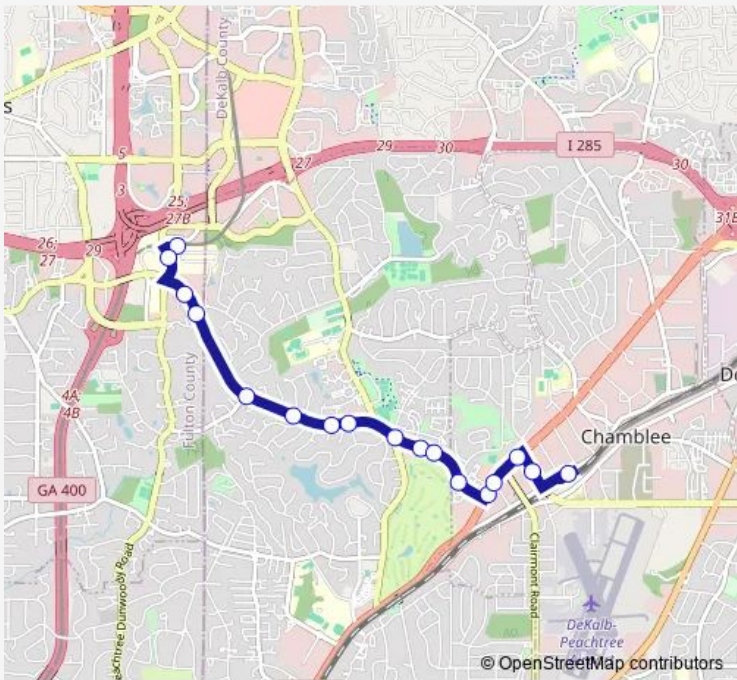

**Bus 825 Johnson Ferry Road**

[Go to website](#)

**Direction**  
 Medical Center Station — Chamblee Station - West Loop  
 17 stops  
[Open route schedule](#)

- Medical Center Station
- Peachtree Dunwoody RD @ Hollis Cobb Cir
- Johnson Ferry RD NE @ Johnson Ferry Pkwy
- Johnson Ferry RD NE @ OLD Johnson Ferry RD Ne
- Johnson Ferry RD NE @ Mill Creek Rd
- Johnson Ferry RD NE @ Hampton Hall WAY Ne
- Johnson Ferry RD NE @ Hampton Hall Dr
- Johnson Ferry RD NE @ Waddeston Way
- Johnson Ferry RD NE @ Ashford Dunwoody RD Ne
- Johnson Ferry RD NE @ Blair Cir
- Johnson Ferry RD NE @ Durden DR Ne
- Johnson Ferry RD NE @ Gatebury Cir
- Peachtree IND Blvd @ Johnson Ferry
- Peachtree Industrial Blvd @ Mcgaw Dr
- Peachtree Industrial Blvd @ Chamblee Tucker Rd
- Chamblee Tucker RD @ 5193
- Chamblee Station - West Loop

Route schedule  
 Medical Center Station — Chamblee Station - West Loop

Monday	06:05-21:10
Tuesday	06:05-21:10
Wednesday	06:05-21:10
Thursday	06:05-21:10
Friday	06:05-21:10
Saturday	—
Sunday	—

Route info  
 Direction: Medical Center Station  
 Stops: 17  
 Trip Duration: 0 hour 17 min

825 — Johnson Ferry Road **BusMaps**

**Direction**

Chamblee Station - West Loop — Medical Center Station

18 stops

[Open route schedule](#)

Chamblee Station - West Loop

Chamblee Tucker @ Peachtree Rd

Peachtree Industrial Blvd @ Chamblee Tucker Rd

## Route info

Direction: Chamblee Station - West Loop

Stops: 18

Trip Duration: 0 hour 20 min

825 Bus time schedules and route maps are available in an offline PDF at busmaps.com. Use the busmaps.com website to see live bus times, train schedule or subway schedule, and step-by-step directions for all public transit in Atlanta