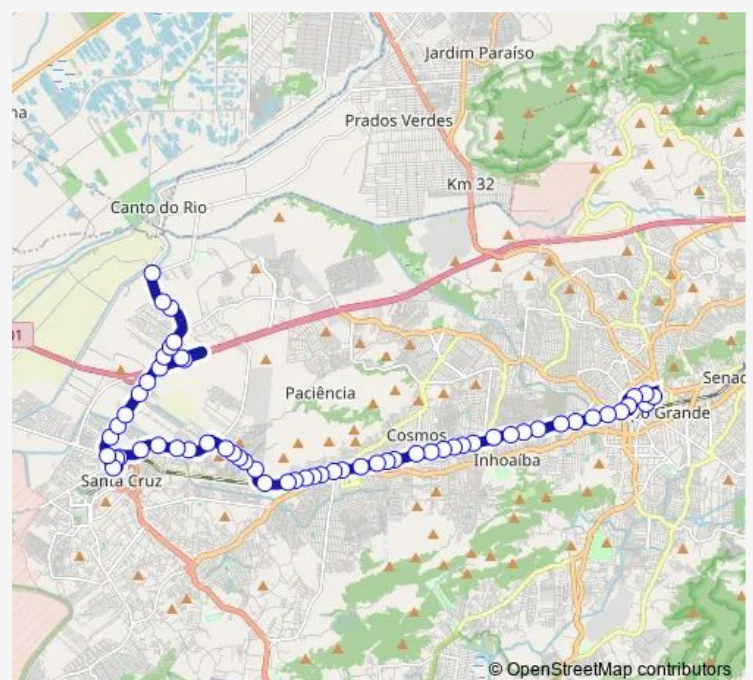

### Route schedule

Praça dos Jesuítas — Ponto Final: Campo Grande : Rua Gianerini

Monday 00:00

Tuesday 00:00

Wednesday 00:00

Thursday 00:00

Friday 00:00

Saturday 00:00

### Route info

Direction: Praça dos Jesuítas

Stops: 53

Trip Duration: 0 hour 50 min

825 — Campo Grande - Jesuítas

José Piauhy Dourado

Devanir José de Carvalho

Devanir José de Carvalho