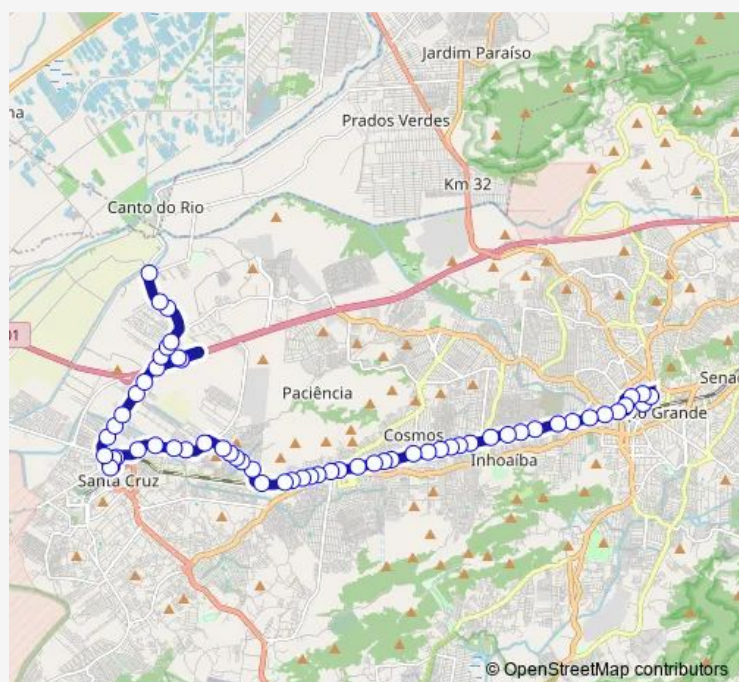

### Route schedule

Praça dos Jesuítas — Ponto Final: Campo Grande : Rua Gianerini

Monday 00:00

Tuesday 00:00

Wednesday 00:00

Thursday 00:00

Friday 00:00

Saturday 00:00

### Route info

Direction: Praça dos Jesuítas

Stops: 53

Trip Duration: 0 hour 48 min

825 — Campo Grande - Jesuítas

José Piauhy Dourado

Devanir José de Carvalho

Devanir José de Carvalho