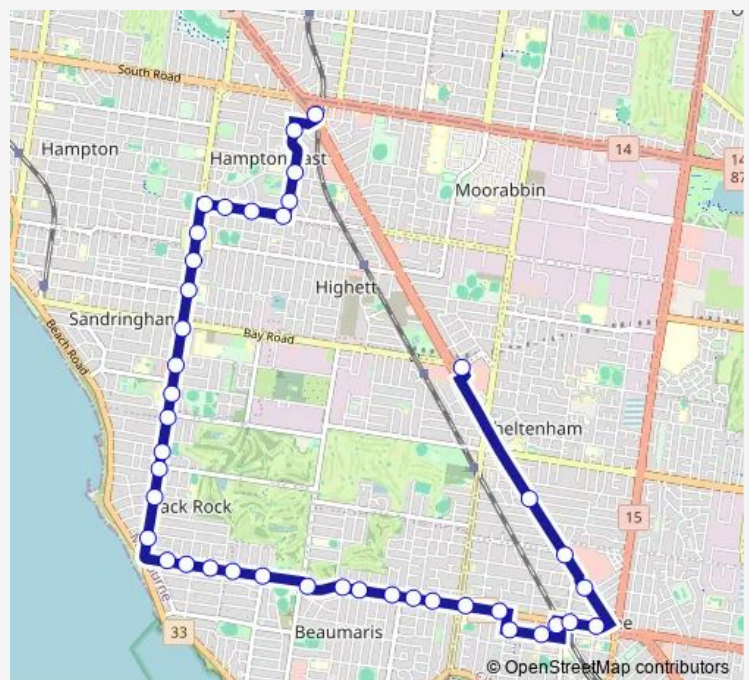

### Route schedule

Southland Shopping Centre/Karen St (Cheltenham) — Moorabbin Station/Station St (Moorabbin)

Monday 06:10-21:45

Tuesday 06:10-21:45

Wednesday 06:10-21:45

Thursday 06:10-21:45

Friday 06:10-21:45

### Route info

Direction: Southland Shopping Centre/Karen St (Cheltenham)

Stops: 42

Trip Duration: 0 hour 40 min

825 — Southland SC - Moorabbin

Ebden Ave/Balcombe Rd (Black Rock)

Karrakatta St/Bluff Rd (Black Rock)

## Route info

Direction: Moorabbin Station/Nepean Hwy (Moorabbin)

Stops: 41

Trip Duration: 0 hour 41 min

Mcnaught St/Balcombe Rd (Beaumaris)

Morey St/Balcombe Rd (Beaumaris)

Coreen Ave/Balcombe Rd (Beaumaris)