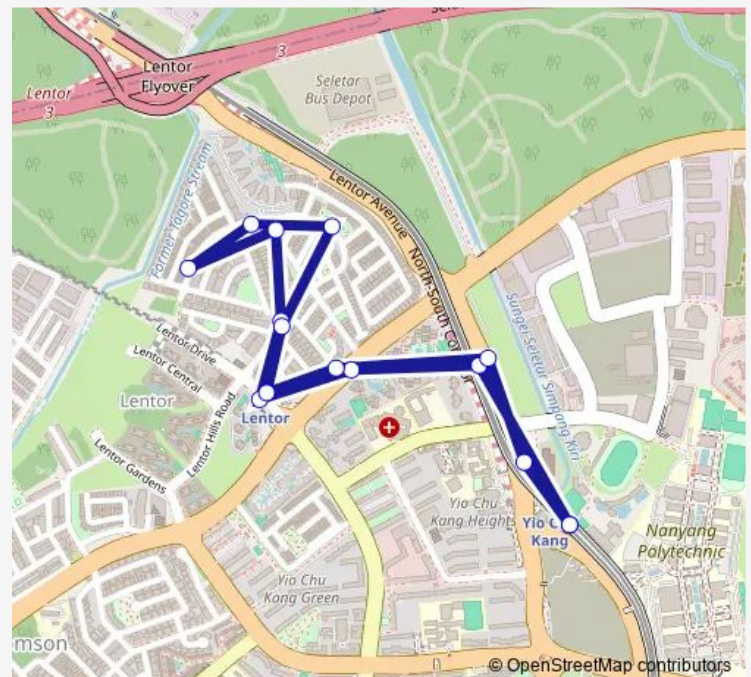

Opp Castle Green

Yio Chu Kang Stn

Yio Chu Kang Int

Route schedule

Yio Chu Kang Int — Yio Chu Kang Int

| | |
|-----------|-------|
| Monday | 06:30 |
| Tuesday | 06:30 |
| Wednesday | 06:30 |
| Thursday | 06:30 |
| Friday | 06:30 |
| Saturday | 06:30 |
| Sunday | — |

Route info

Direction: Yio Chu Kang Int

Stops: 15

Trip Duration: 0 hour 22 min

825 Bus time schedules and route maps are available in an offline PDF at busmaps.com. Use the busmaps.com website to see live bus times, train schedule or subway schedule, and step-by-step directions for all public transit in Singapore