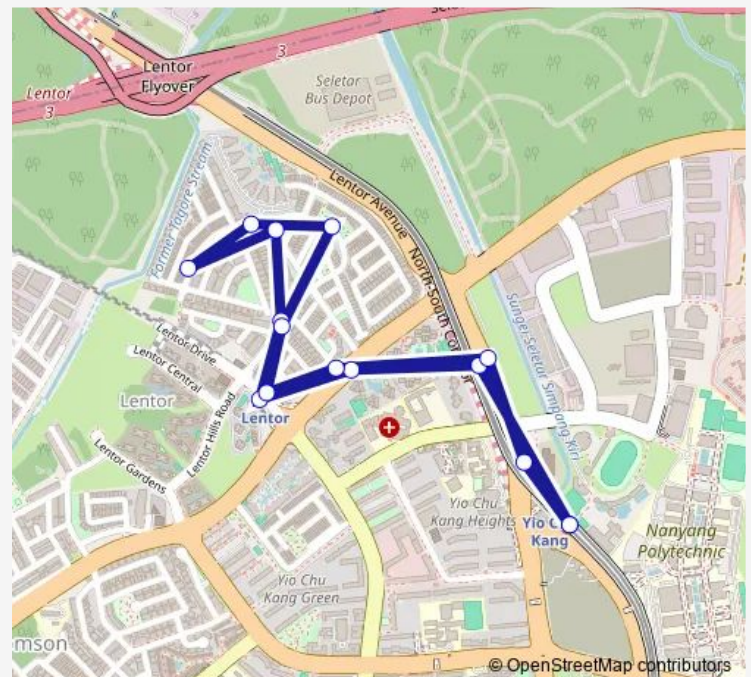

Opp Castle Green

Yio Chu Kang Stn

Yio Chu Kang Int

Route schedule

Yio Chu Kang Int — Yio Chu Kang Int

Monday	06:30
Tuesday	06:30
Wednesday	06:30
Thursday	06:30
Friday	06:30
Saturday	06:30
Sunday	—

Route info

Direction: Yio Chu Kang Int

Stops: 15

Trip Duration: 0 hour 22 min

825 Bus time schedules and route maps are available in an offline PDF at busmaps.com. Use the busmaps.com website to see live bus times, train schedule or subway schedule, and step-by-step directions for all public transit in Singapore