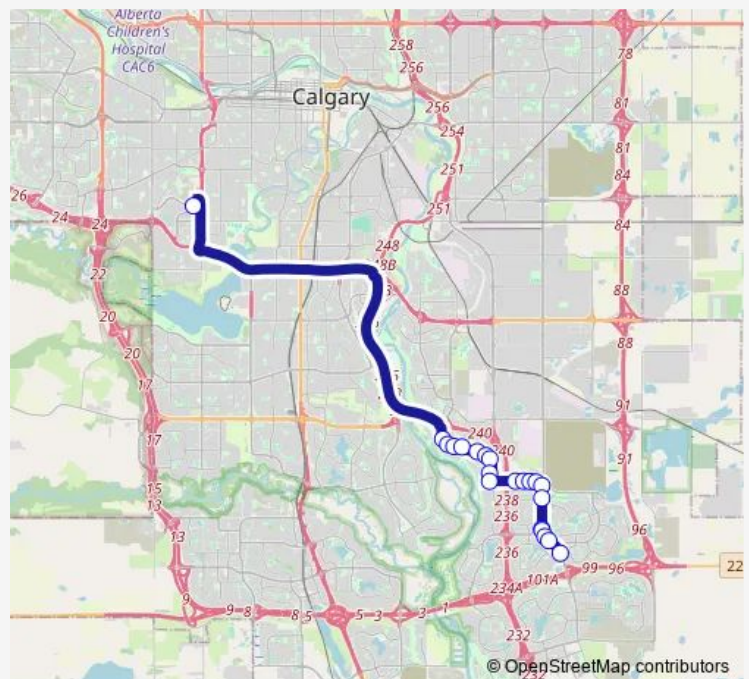

SB 52 ST SE @ 130 AV Se

SB 52 ST SE @ N. of Prestwick Ga

SB 52 ST SE @ Mckenzie Towne Bv

SB 52 ST SE @ Mckenzie Towne Bv

SB 52 ST SE @ Mckenzie Terminal

SB 52 ST SE @ Mckenzie Towne Dr

SB 52 ST SE @ Copperfield Ga

Route schedule

NB Richard RD @ Richardson WY Sw — SB 52 ST SE @ Copperfield Ga

Monday 15:25

Tuesday 15:25

Wednesday 15:25

Thursday 15:25

Friday 14:25

Saturday —

Sunday —

Route info

Direction: NB Richard RD @ Richardson WY Sw

Stops: 21

Trip Duration: 0 hour 40 min

■ 825 — Bishop Carroll/ Mckenzie Towne Express

Direction

NB 52 ST SE @ Copperfield Ga — NB Richard RD @ Richardson WY Sw

20 stops

[Open route schedule](#)

NB 52 ST SE @ Copperfield Ga

NB 52 ST SE @ Mckenzie Towne Li

NB 52 ST SE @ New Brighton Ga

NB 52 ST SE @ New Brighton Dr

WB 130 AV SE @ 52 ST Se

WB 130 AV SE @ 50 ST Se