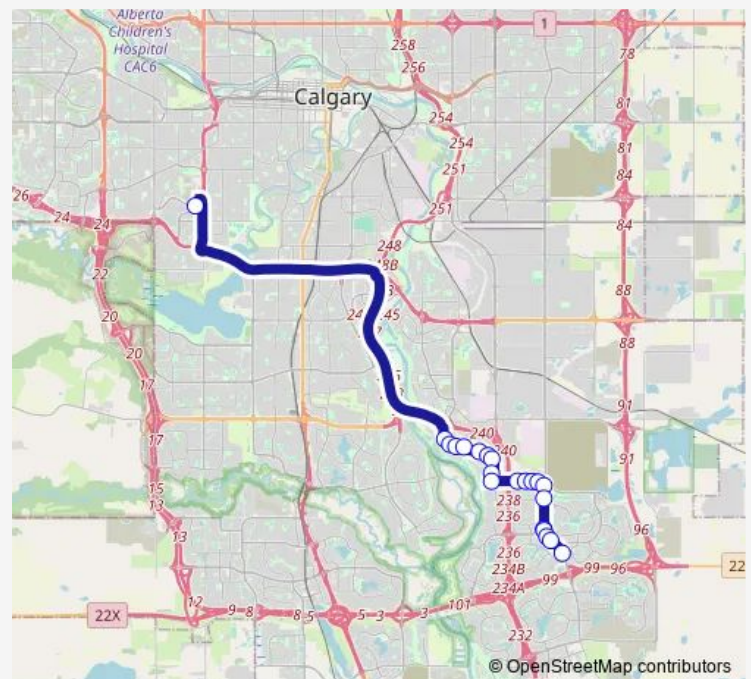

SB 52 ST SE @ McKenzie Towne BV

SB 52 ST SE @ Mckenzie Terminal

SB 52 ST SE @ McKenzie Towne DR

SB 52 ST SE @ Copperfield Ga

### Route schedule

NB Richard RD @ Richardson WY Sw — SB 52 ST SE @ Copperfield Ga

Monday 15:25

Tuesday 15:25

Wednesday 15:25

Thursday 15:25

Friday 14:25

Saturday —

### Route info

Direction: NB Richard RD @ Richardson WY Sw

Stops: 21

Trip Duration: 0 hour 40 min

■ 825 — Bishop Carroll/ Mckenzie Towne Express

BusMaps

## Direction

NB 52 ST SE @ Copperfield Ga — NB Richard RD @ Richardson WY Sw

20 stops

[Open route schedule](#)

NB 52 ST SE @ Copperfield Ga

NB 52 ST SE @ McKenzie Towne LI

NB 52 ST SE @ New Brighton GA

NB 52 ST SE @ New Brighton Dr