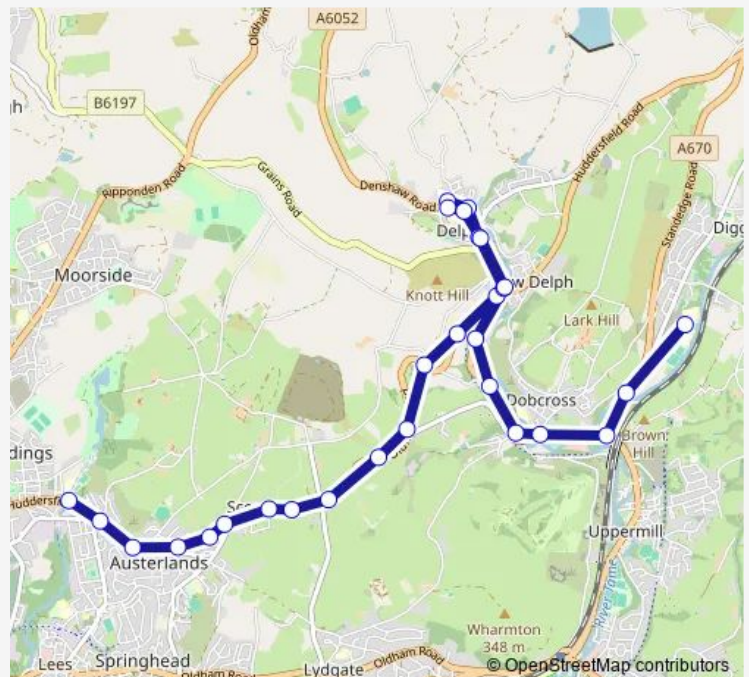

Friarmere Road

Lodge Lane

The Swan

Route schedule

Waterhead Terminus — Saddleworth School

Monday 07:48

Tuesday 07:48

Wednesday 07:48

Thursday 07:48

Friday 07:48

Saturday —

Sunday —

Route info

Direction: Waterhead Terminus

Stops: 29

Trip Duration: 0 hour 32 min

825 — Saddleworth School - Oldham

Oldham Road

Oakdale Mill

Tamewater Court

Wall Hill Road

The Woolpack

Wool Road

Navigation Inn

Monday 15:15

Tuesday 15:15

Wednesday 15:15

Thursday 15:15

Friday 15:15

Saturday —

Sunday —

Route info