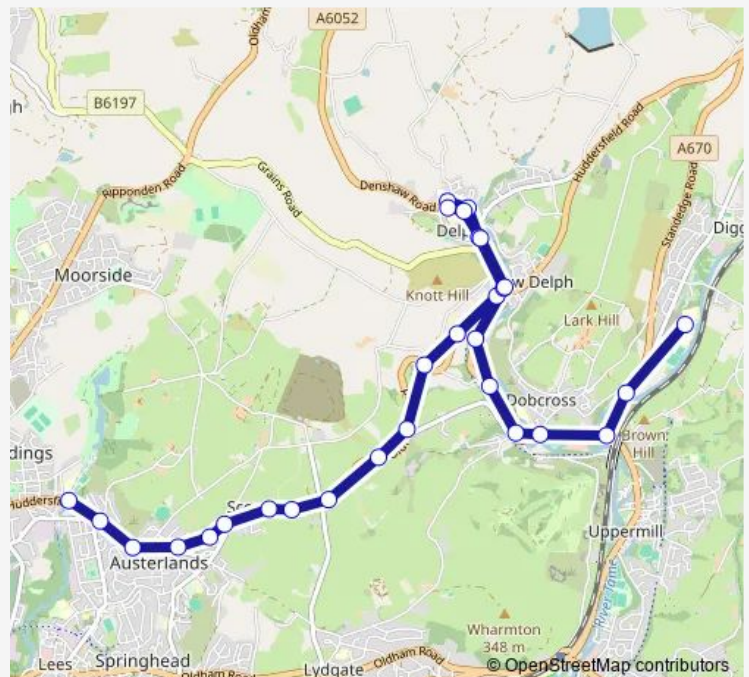

Friarmere Road

Lodge Lane

The Swan

Route schedule

Waterhead Terminus — Saddleworth School

Monday 07:48

Tuesday 07:48

Wednesday 07:48

Thursday 07:48

Friday 07:48

Saturday —

Sunday —

Route info

Direction: Waterhead Terminus

Stops: 29

Trip Duration: 0 hour 32 min

825 — Saddleworth School - Oldham

Oldham Road

Oakdale Mill

Tamewater Court

Wall Hill Road

The Woolpack

Wool Road

Navigation Inn

Monday 15:15

Tuesday 15:15

Wednesday 15:15

Thursday 15:15

Friday 15:15

Saturday —

Sunday —

Route info