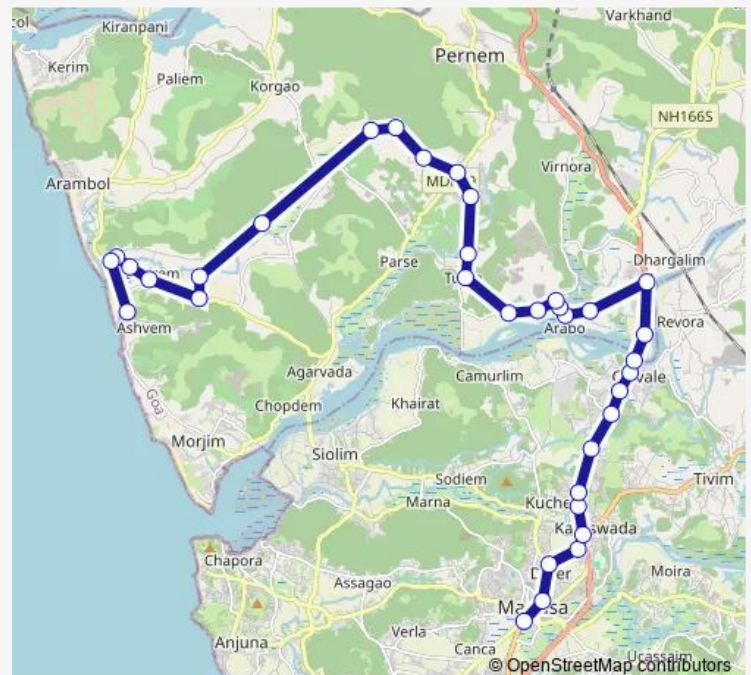

Thursday 16:00

Friday 16:00

Saturday 16:00

Sunday 16:00

Route info

Direction: Mapusa KTC Bus Stand

Stops: 35

Trip Duration: 1 hour 0 min

Wednesday 17:15

Thursday 17:15

Friday 17:15

Saturday 17:15

Sunday 17:15

Route info

Direction: Mandrem

Stops: 35