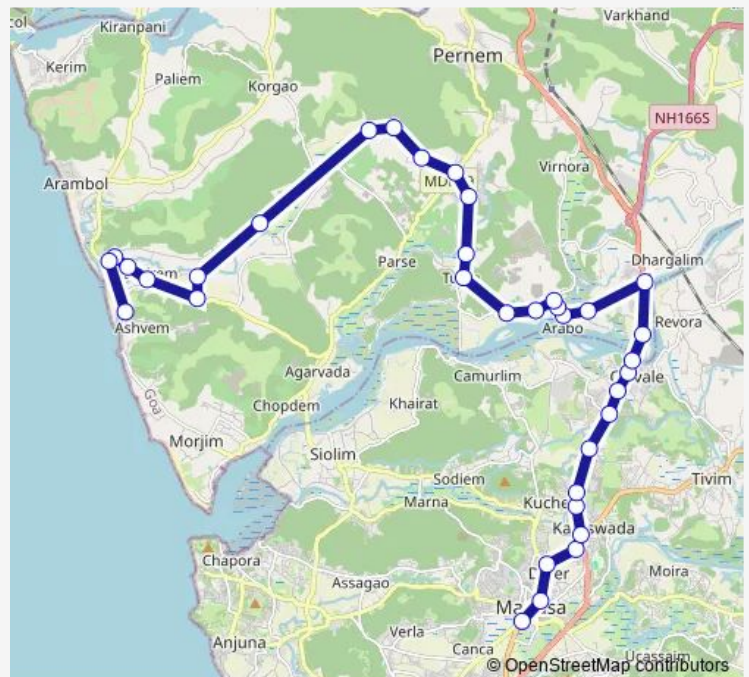

Thursday 16:00

Friday 16:00

Saturday 16:00

Sunday 16:00

Route info

Direction: Mapusa KTC Bus Stand

Stops: 35

Trip Duration: 1 hour 0 min

Wednesday 17:15

Thursday 17:15

Friday 17:15

Saturday 17:15

Sunday 17:15

Route info

Direction: Mandrem

Stops: 35