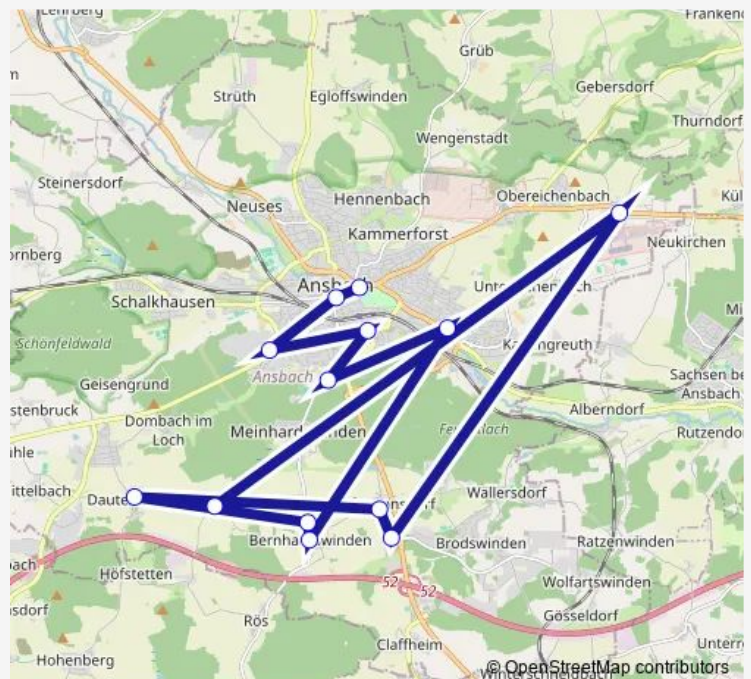

Bus 750

[Go to website](#)

Direction

Ansbach Kurzendorf (b. Ansbach) — Ansbach Schloßplatz

13 stops

[Open route schedule](#)

- Ansbach Kurzendorf (b. Ansbach)
- Ansbach Katterbach West
- Ansbach Abzw. Brodswinden
- Ansbach Deßmannsdorf
- Ansbach Dautenwinden Mitte
- Ansbach Bernhardswinden Schützenhaus
- Ansbach Bernhardswinden Ortsmitte
- Eyb Sparkasse
- Ansbach Fernmeldeturm
- Ansbach Welserstr. Ost
- Ansbach Bezirkskrankenh.
- Ansbach Promenade
- Ansbach Schloßplatz

Route schedule

Ansbach Kurzendorf (b. Ansbach) — Ansbach Schloßplatz

Monday	05:30-20:30
Tuesday	05:30-20:30
Wednesday	10:30-18:30
Thursday	05:30-19:30
Friday	05:30-20:30
Saturday	05:30-20:30
Sunday	19:30

Route info

Direction: Ansbach Kurzendorf (b. Ansbach)

Stops: 13

Trip Duration: 0 hour 15 min

750

BusMaps

Direction

Ansbach Schloßplatz — Ansbach Kurzendorf (b. Ansbach)

Thursday 00:00-23:15

Friday 00:00-23:15

Saturday 00:00-23:15

Sunday 00:00-23:15

Route info

Direction: Ansbach Schloßplatz

Stops: 13

Trip Duration: 0 hour 15 min