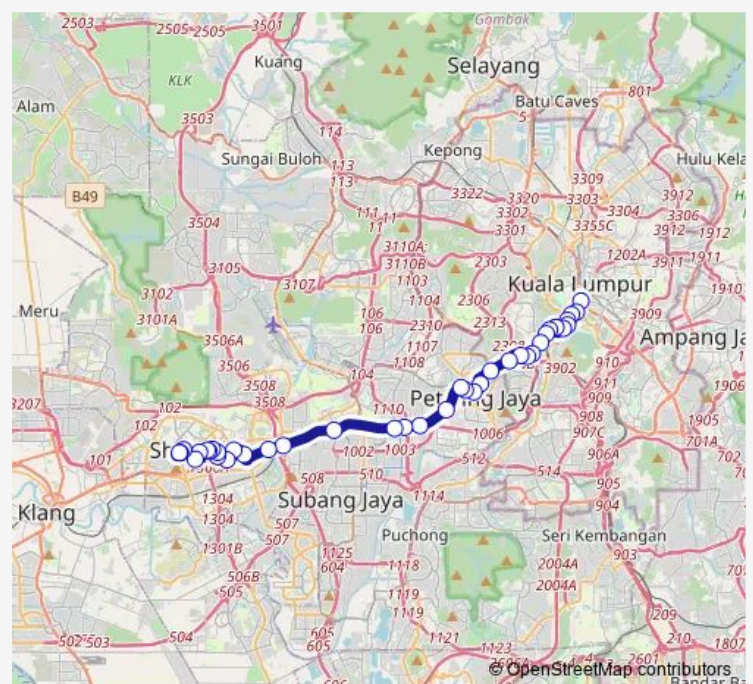

### Route schedule

(M) KI2214 Pasar Seni (Platform B1 - B2) — (M) Sa14 HUB Seksyen 2

Monday 06:20-23:35

Tuesday 06:20-23:35

Wednesday 06:20-23:35

Thursday 06:20-23:35

Friday 06:20-23:35

Saturday 06:20-23:30

### Route info

Direction: (M) KI2214 Pasar Seni (Platform B1 - B2)

Stops: 39

Trip Duration: 0 hour 30 min

750 — Hab Seksyen 2 ~ Hab Pasar Seni

Pj744 KTM Setia Jaya

Pj606 Bt10/Mentari Court

SPG Subang Jaya