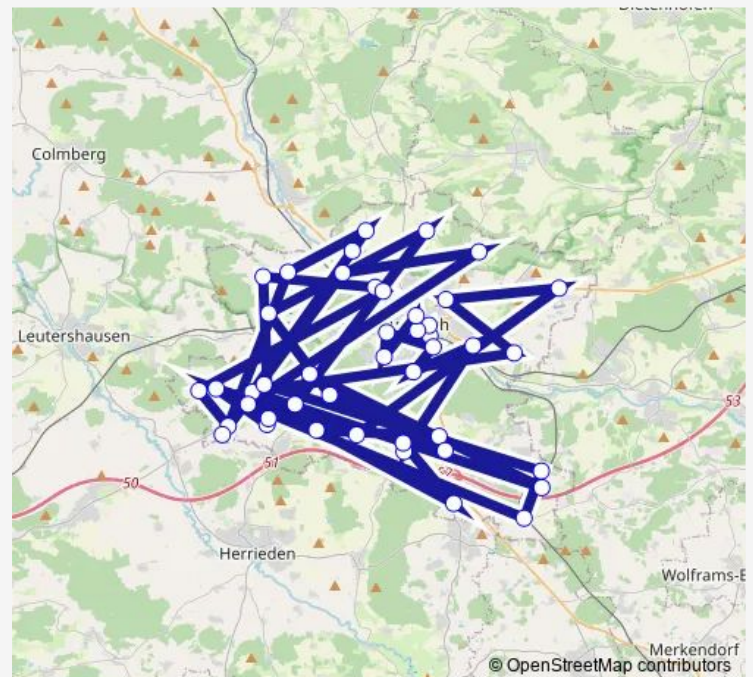

### Route schedule

Wüstenbruck — Ansbach

Monday 00:15-23:30

Tuesday 00:15-23:30

Wednesday 00:15-23:30

Thursday 00:15-23:30

Friday 00:15-23:30

Saturday 00:15-23:30

### Route info

Direction: Wüstenbruck

Stops: 44

Trip Duration: 0 hour 15 min

750

Kaltengreuth

Höfen (b. Ansbach)

Gösseldorf (b. Ansbach)