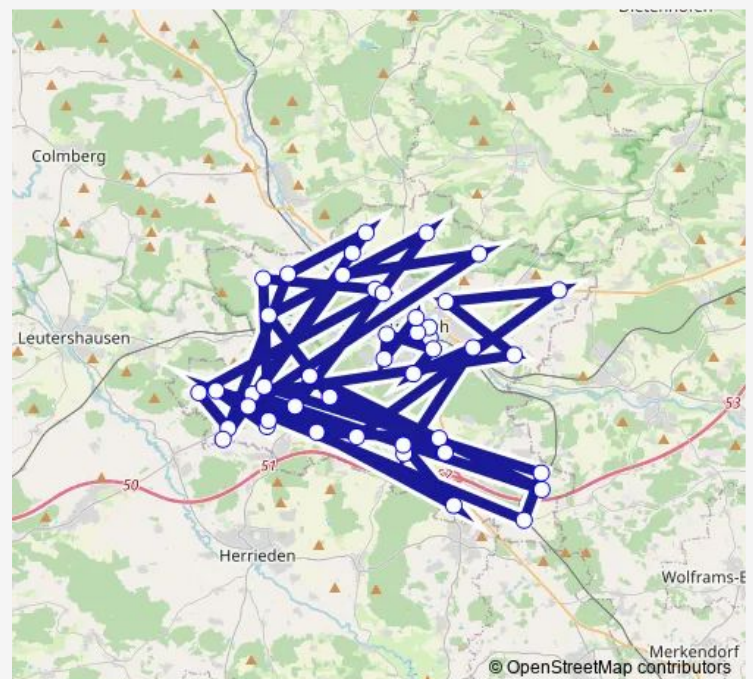

Thursday 00:00-23:15

Friday 00:00-23:15

Saturday 00:00-23:15

Sunday 02:55-22:15

Route info

Direction: Ansbach

Stops: 44

Trip Duration: 0 hour 15 min

750

BusMaps

Höfen (b. Ansbach)

Kaltengreuth

Ansbach Kammerforst

Katterbach West

Kurzendorf (b. Ansbach)

Liegenbach

Monday 00:15-23:30

Tuesday 00:15-23:30

Wednesday 00:15-23:30

Thursday 00:15-23:30

Friday 00:15-23:30

Saturday 00:15-23:30

Sunday 00:50-20:30

Route info

Direction: Wüstenbruck

Stops: 44

Trip Duration: 0 hour 15 min

Elpersdorf (b. Ansbach) Kirche

Egloffswinden Ortsmitte

Dornberg (b. Ansbach)

Dombach i. Loch

Abzw. Brodswinden