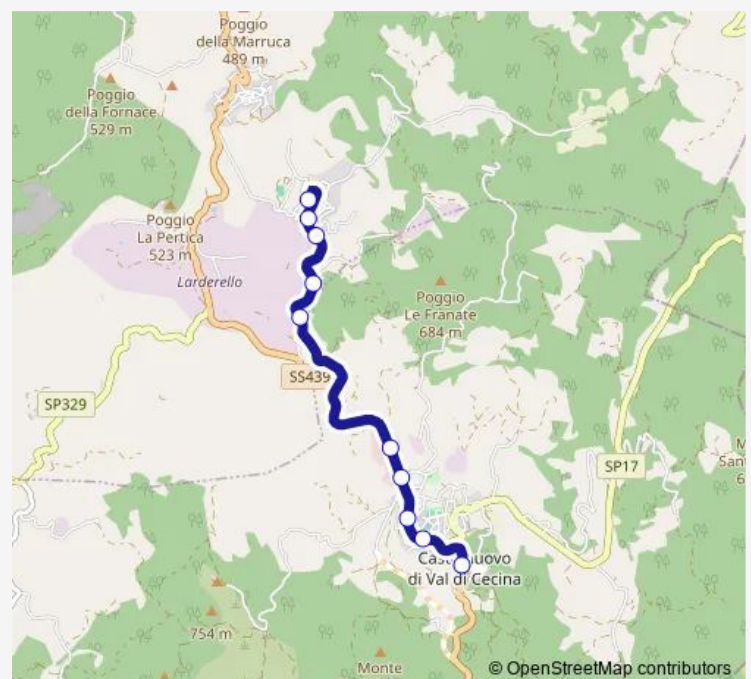

**Route schedule**

Larderello Circolo — Castelnuovo Val Di Cecina

Monday 05:57-12:46

Tuesday 05:57-12:46

Wednesday 05:57-12:46

Thursday 05:57-12:46

Friday 05:57-12:46

Saturday 05:57-12:46

Sunday —

**Route info**

Direction: Larderello Circolo

Stops: 10

Trip Duration: 0 hour 9 min

## Direction

Castelnuovo Val Di Cecina — Larderello Circolo

10 stops

[Open route schedule](#)

Castelnuovo Val Di Cecina

Castelnuovo Valdarno

Castelnuovo Incrocio V.Santi

Castelnuovo Cimitero

## Route schedule

Castelnuovo Val Di Cecina — Larderello Circolo

Monday 08:05-19:42

Tuesday 08:05-19:42

Wednesday 08:05-19:42

Thursday 08:05-19:42

Friday 08:05-19:42

Saturday 08:05-19:42