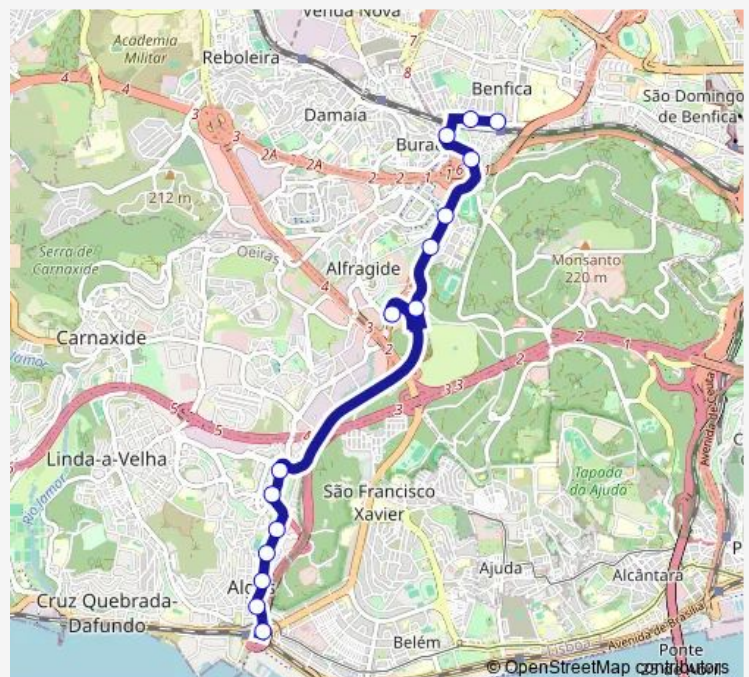

Buraca

R. Venezuela

Estação Benfica

Route schedule

Algés — Estação Benfica

Monday 07:00-19:00

Tuesday 07:00-19:00

Wednesday 07:00-19:00

Thursday 07:00-19:00

Friday 07:00-19:00

Saturday —

Sunday —

Route info

Direction: Algés

Stops: 13

Trip Duration: 0 hour 21 min