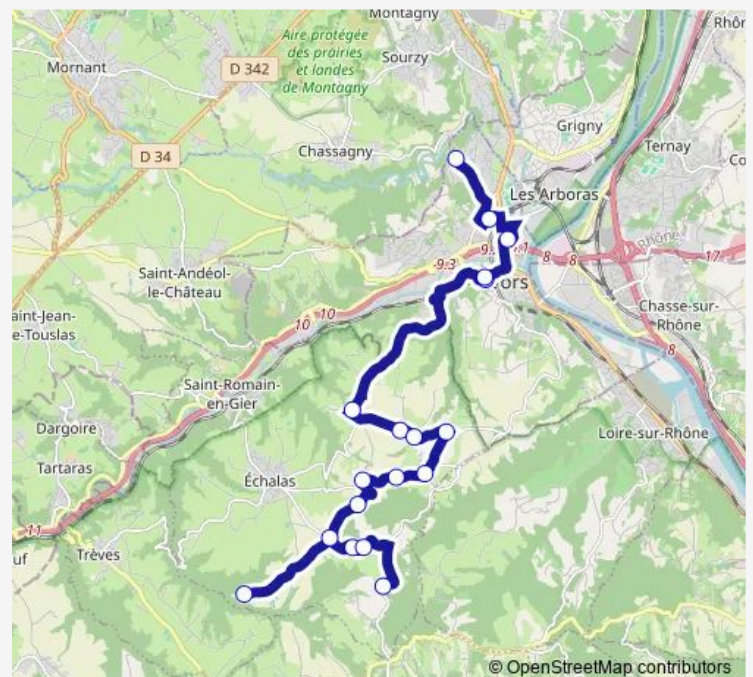

St Martin

Basse Jayère

Givors Gare Ville

Gare de Givors Ville

Place Picard

Lycée Casanova

Lycée Aragon / Picasso

Route schedule

Route info

Direction: Le Luminaire

Stops: 9

Trip Duration: 0 hour 44 min

750 — Échalas – Givors

BusMaps

Direction

Lycée Aragon / Picasson — Les Tuillières

18 stops

[Open route schedule](#)

Lycée Aragon / Picasson

Lycée Casanova

Lycée Notre-Dame

Givors Gare Ville

Gare de Givors Ville

La Brache

Saturday —

Sunday —

Route info

Direction: Les Tuillières

Stops: 18

Trip Duration: 0 hour 55 min

750 Bus time schedules and route maps are available in an offline PDF at busmaps.com. Use the busmaps.com website to see live bus times, train schedule or subway schedule, and step-by-step directions for all public transit in Lyon