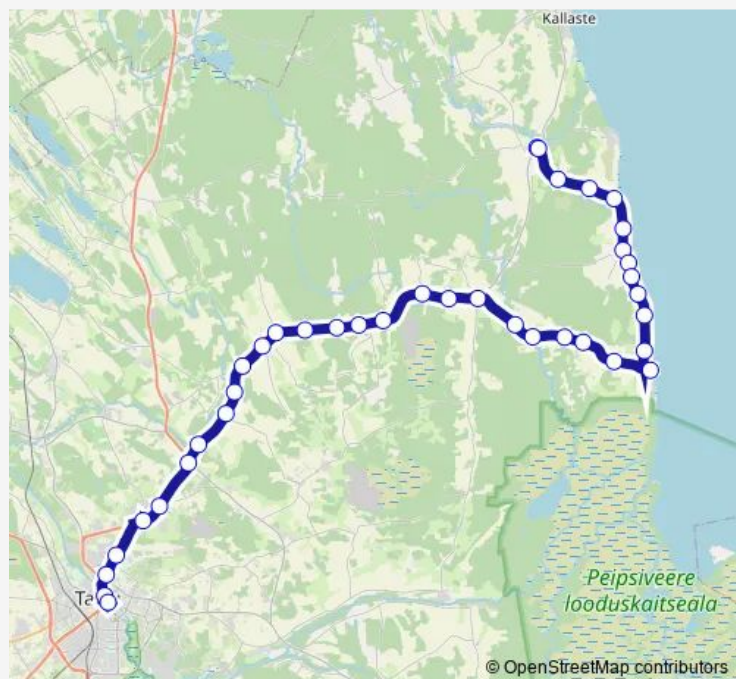

Saturday —

Sunday —

Route info

Direction: Alatskivi

Stops: 38

Trip Duration: 1 hour 5 min

Sookalduse

Teini