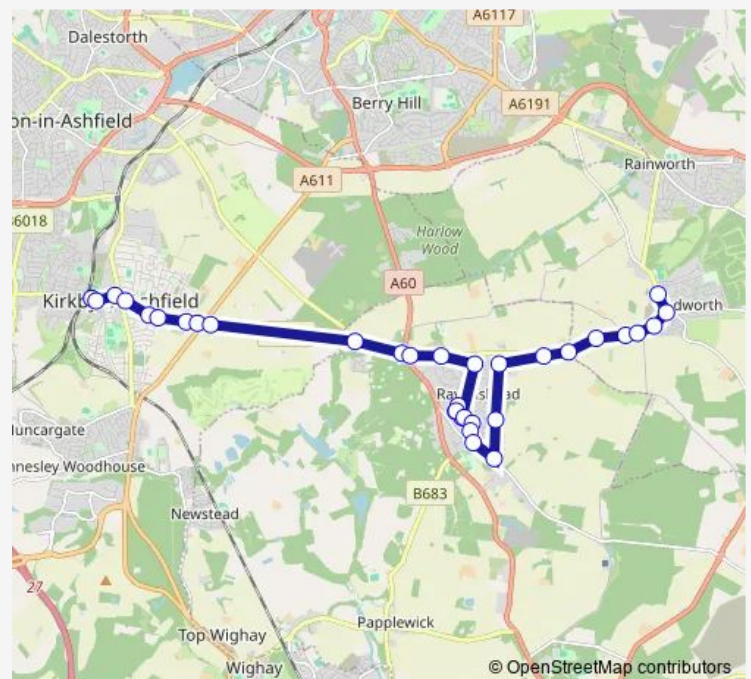

Bus 445B Blidworth - Ravenshead - Kirkby

[Go to website](#)

Direction

Aldi — Belle Vue Lane

25 stops

[Open route schedule](#)

Aldi

Council Offices

Pond Street

Morrisons

Roseberry Street

Nest Avenue

Diamond Avenue

Derby Road

Blidworth Road

High Leys Drive

Kirkby Road

Larch Farm

Beech Avenue

Rosedale Lane

The Birches

Hereford Road

Chapel Lane

Main Road

Calverton Road

Rock Farm

Main Street

Route schedule

Aldi — Belle Vue Lane

Monday 09:55

Tuesday —

Wednesday 09:55

Thursday —

Friday —

Saturday —

Sunday —

Route info

Direction: Aldi

Stops: 25

Trip Duration: 0 hour 20 min

■ 445B — Blidworth - Ravenshead - Kirkby