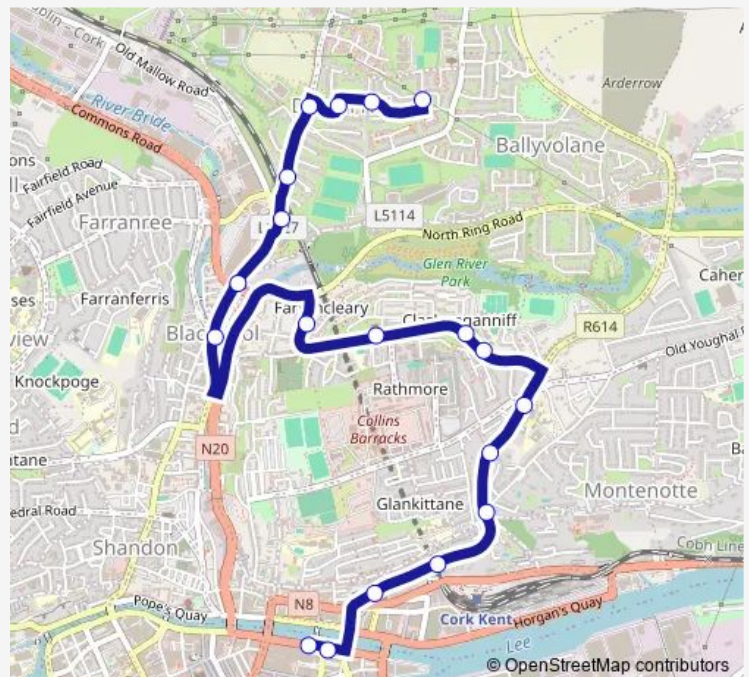

Merchants Quay

Route schedule

Glenheights Square — Merchants Quay

Monday 07:25-23:00

Tuesday 07:25-23:00

Wednesday 07:25-23:00

Thursday 07:25-23:00

Friday 07:25-23:00

Saturday 07:25-23:00

Sunday 09:25-23:00

Route info

Direction: Glenheights Square

Stops: 19

Trip Duration: 0 hour 23 min

207a — Merchants Quay - Glen Ave - Glenthorn

Direction

Merchants Quay — Glenheights Square

16 stops

[Open route schedule](#)

Merchants Quay

Maccurtain Street

Saint Patrick's Church

Summerhill North

St. Luke's Cross

Thursday 08:00-23:30

Friday 08:00-23:30

Saturday 08:00-23:30

Sunday 10:00-23:30

Route info

Direction: Merchants Quay

Stops: 16

Trip Duration: 0 hour 25 min