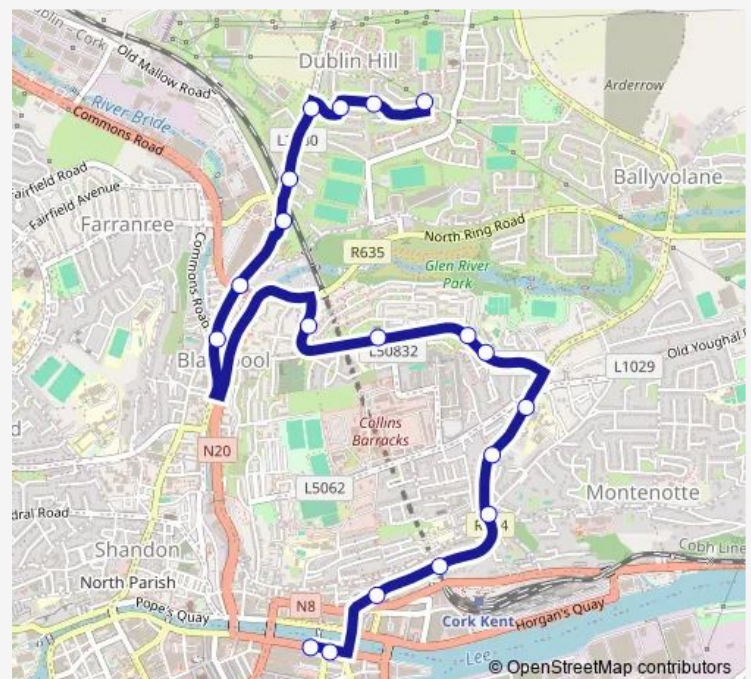

Merchants Quay

Route schedule

Glenheights Square — Merchants Quay

Monday 07:25-23:00

Tuesday 07:25-23:00

Wednesday 07:25-23:00

Thursday 07:25-23:00

Friday 07:25-23:00

Saturday 07:25-23:00

Sunday 09:25-23:00

Route info

Direction: Glenheights Square

Stops: 19

Trip Duration: 0 hour 27 min

207A — Merchants Quay - Glen Ave - Glenthorn

Direction

Merchants Quay — Glenheights Square

16 stops

[Open route schedule](#)

Merchants Quay

Maccurtain Street

Saint Patrick's Church

Summerhill North

St. Luke's Cross

Thursday 08:00-23:30

Friday 08:00-23:30

Saturday 08:00-23:30

Sunday 10:00-23:30

Route info

Direction: Merchants Quay

Stops: 16

Trip Duration: 0 hour 18 min