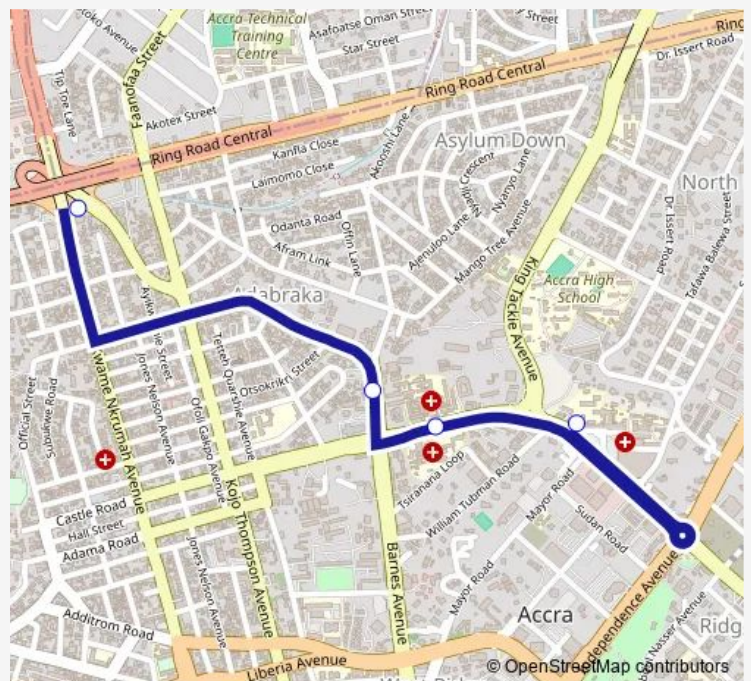

## Bus 207a Circle Coporative Station to Ridge Hospital

[Go to website](#)

### Direction

Terminal Circle Coporative Station — Terminal Ridge Hospital

4 stops

[Open route schedule](#)

Terminal Circle Coporative Station

Cathederal

Mental Hosp.

Terminal Ridge Hospital

### Route schedule

Terminal Circle Coporative Station — Terminal Ridge Hospital

Monday 11:12

Tuesday 11:12

Wednesday 11:12

Thursday 11:12

Friday 11:12

Saturday 11:12

### Route info

Direction: Terminal Circle Coporative Station

Stops: 4

Trip Duration: 0 hour 12 min

207a — Circle Coporative Station to Ridge Hospital

207a Bus time schedules and route maps are available in an offline PDF at [busmaps.com](https://busmaps.com). Use the [busmaps.com](https://busmaps.com) website to see live bus times, train schedule or subway schedule, and step-by-step directions for all public transit in Accra