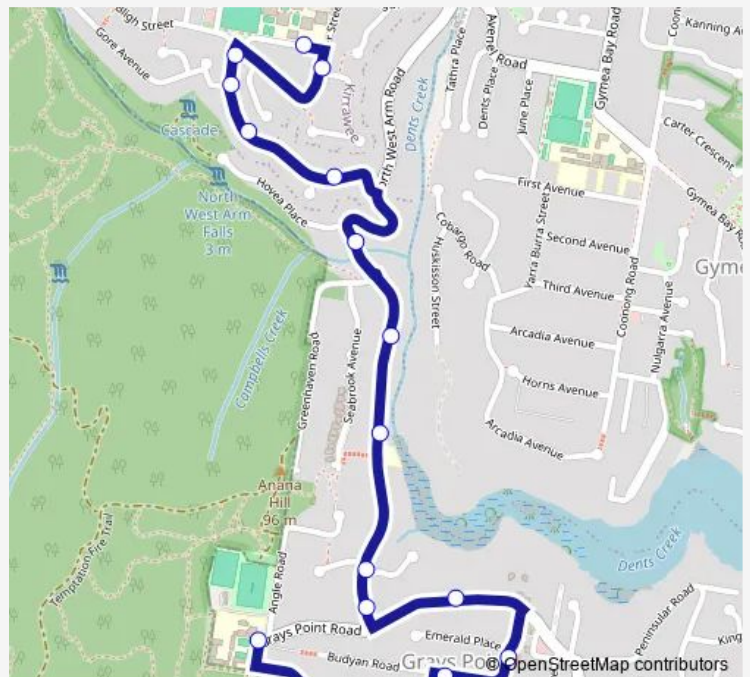

School Bus S263 Kirrawee HS to Grays Point Ps

[Go to website](#)

Direction

Kirrawee High School, Duneba Av — Grays Point Public School, Grays Point Rd

17 stops

[Open route schedule](#)

- Kirrawee High School, Duneba Av
- Hunter St At Tulong Pl
- Serpentine Rd After Bligh St
- Serpentine Rd Opp Gore Av
- Serpentine Rd Opp 48
- Serpentine Rd Opp Avon Pl
- North West Arm Rd Opp Hovea Pl
- 172 North West Arm Rd
- 202 North West Arm Rd
- North West Arm Rd At Kyogle Pl
- North West Arm Rd Before Grays Point
- Grays Point Community Church, Grays Point Rd
- Grays Point Rural Fire Brigade, Inglewood Rd
- Budyan Rd At Moyran Pde
- Warren Av After Moyran Pde
- Warren Av At Noyana Av
- Grays Point Public School, Grays Point Rd

Route schedule

Kirrawee High School, Duneba Av — Grays Point Public School, Grays Point Rd

Monday	15:05
Tuesday	15:05
Wednesday	15:05
Thursday	15:05
Friday	15:05
Saturday	—
Sunday	—

Route info

Direction: Kirrawee High School, Duneba Av

Stops: 17

Trip Duration: 0 hour 10 min

S263 — Kirrawee HS to Grays Point Ps

S263 School Bus time schedules and route maps are available in an offline PDF at busmaps.com. Use the busmaps.com website to see live bus times, train schedule or subway schedule, and step-by-step directions for all public transit in Sydney