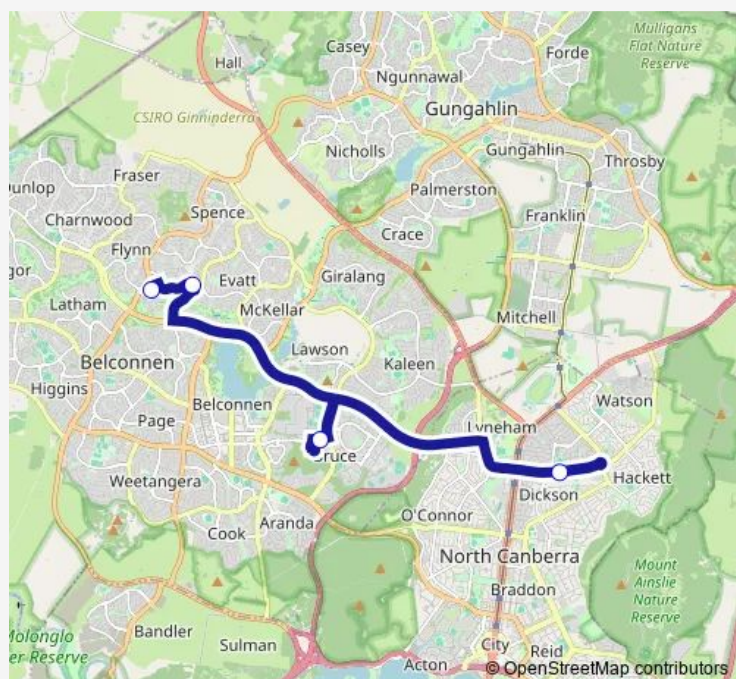

Thursday 15:30

Friday 15:30

Saturday —

Sunday —

Route info

Direction: Melba HS School Grounds

Stops: 4

Trip Duration: 0 hour 30 min

S263 — Lyneham High to Gundaroo via Antill St Interchange

Direction

Cork St At Harp St — Donaldson St After Elouera St

10 stops

[Open route schedule](#)

Cork St At Harp St

Gundaroo Public School, Lot St

Sutton Rd At Shingle Hill Way

Route info

Direction: Cork St At Harp St

Stops: 10

Trip Duration: 1 hour 38 min

Direction

Antill St Before Rosevear PI — Malbon St After Modbury St

34 stops

[Open route schedule](#)

Saturday —

Sunday —

Route info

Direction: Antill St Before Rosevear PI

Stops: 34

Trip Duration: 1 hour 15 min

Mccusker Dr At Moses St

Mccusker Dr Before Ashby Dr