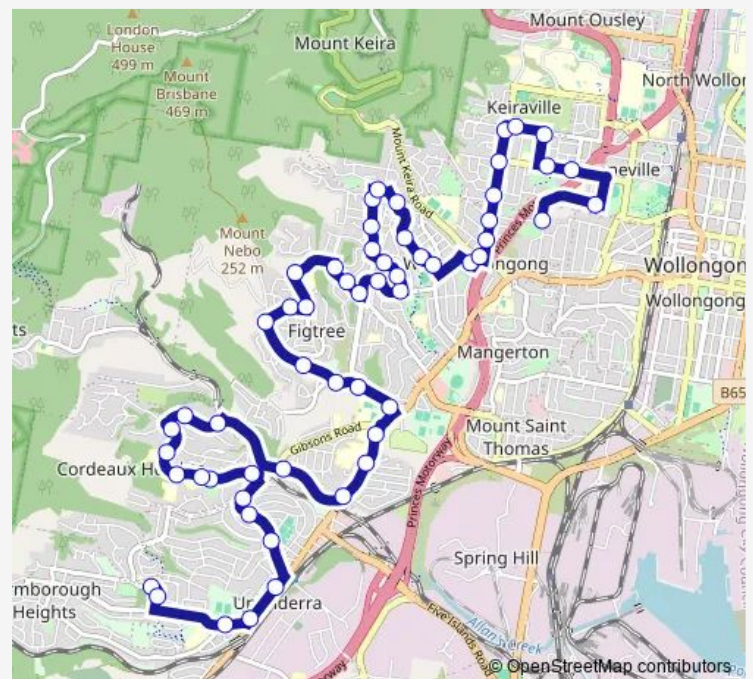

Princes Hwy After Sorensen Dr

Princes Hwy Before Gibsons Rd

### Route schedule

Cedars Christian College, Waples Rd — Gilmore St Opp Reserve St

Monday	15:34
Tuesday	15:34
Wednesday	15:34
Thursday	15:34
Friday	15:34
Saturday	—
Sunday	—

### Route info

Direction: Cedars Christian College, Waples Rd

Stops: 56

Trip Duration: 0 hour 46 min

S263 — Cedars Christian School to West Wollongong

O'Briens Rd After Princes Hwy

Figtree High School, O'Briens Rd

## Route info

Direction: Gilmore St At Reserve St

Stops: 52

Trip Duration: 0 hour 37 min

Uralba St Opp Walang Av

Uralba St Before Zelang Av

Bellevue Road Opp Uralba St

Bellevue Rd Opp Cypress Av