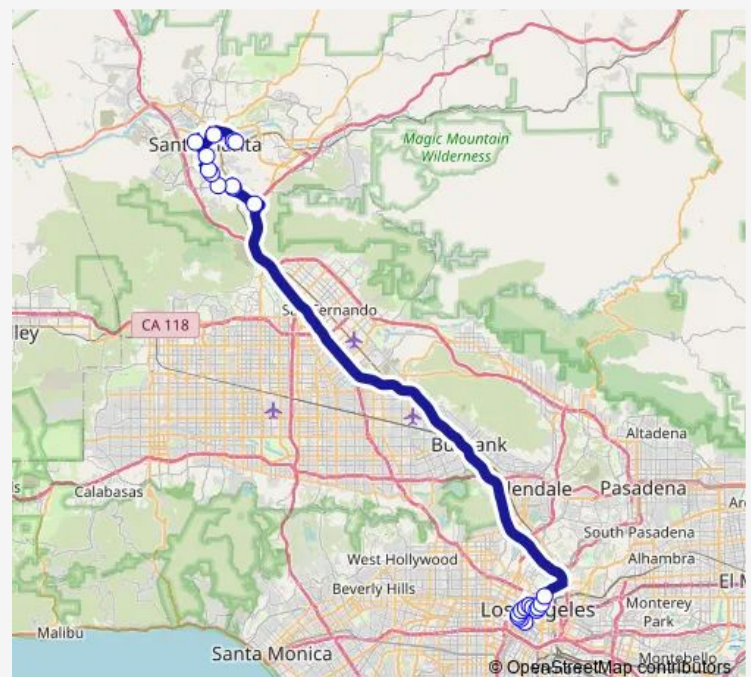

Newhall Ave & Sierra Hwy

Railroad Ave & Market St

Railroad Ave & 8th St

Orchard Village Rd & Lyons Ave

Orchard Village Rd & Wiley Canyon Rd

Orchard Village Rd & Mill Valley Rd

Mcbean Pky & Arroyo Prk Dr

Mcbean Mrtc Park & Ride

### Route schedule

8th and Spring St — Santa Clarita Metrolink Lower Plaza

Monday 15:22-18:45

Tuesday 15:22-18:45

Wednesday 15:22-18:45

Thursday 15:22-18:45

Friday 15:22-18:45

Saturday —

### Route info

Direction: 8th and Spring St

Stops: 23

Trip Duration: 1 hour 19 min

799 — Los Angeles

BusMaps

Commuter Wy & Soledad Canyon Rd

Santa Clarita Metrolink Lower Plaza