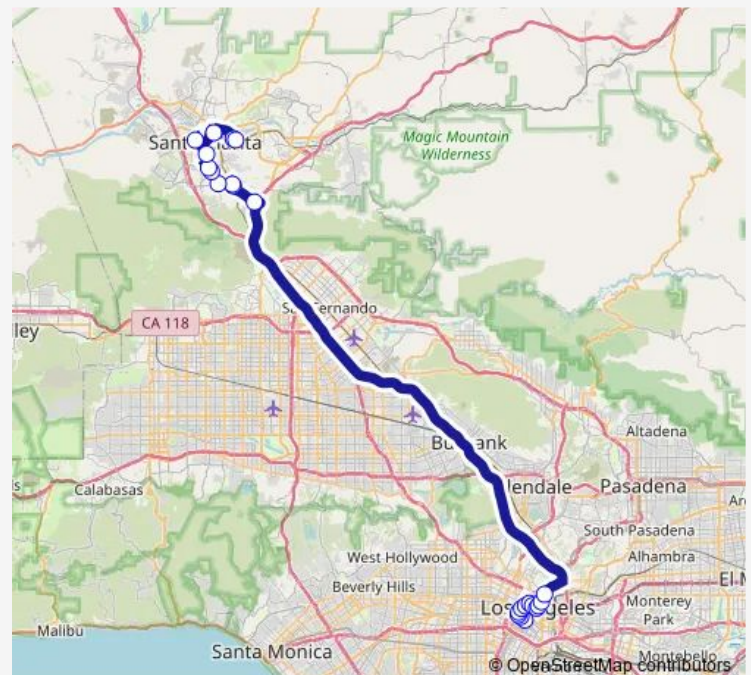

Mcbean Pky & Arroyo Prk Dr

Mcbean Mrtc Park & Ride

Cinema Dr & Academy Pl

Route schedule

8th and Spring St — Santa Clarita Metrolink Lower Plaza

Monday 15:22-18:45

Tuesday 15:22-18:45

Wednesday 15:22-18:45

Thursday 15:22-18:45

Friday 15:22-18:45

Saturday —

Sunday —

Route info

Direction: 8th and Spring St

Stops: 23

Trip Duration: 1 hour 19 min

799 — Los Angeles

BusMaps

Commuter Wy & Soledad Canyon Rd

Santa Clarita Metrolink Lower Plaza

Direction

Santa Clarita Metrolink Lower Plaza — 7th St & Spring St

22 stops

[Open route schedule](#)

Santa Clarita Metrolink Lower Plaza

Commuter Wy & Soledad Canyon Rd

Cinema Dr & Academy Pl

Mcbear Mrtc Park & Ride

Mcbear Pky & Arroyo Prk Dr

Orchard Village Rd & Mill Valley Rd

Orchard Village Rd & Wiley Canyon Rd