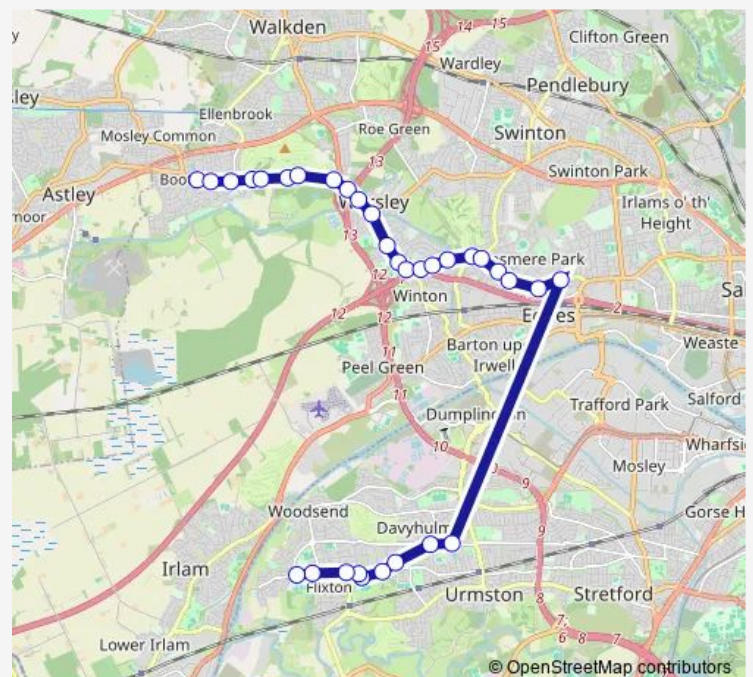

### Route schedule

Urmston Leisure Centre — Boothstown Post Office

Monday 15:07

Tuesday 15:07

Wednesday 15:07

Thursday 15:07

Friday 15:07

Saturday —

### Route info

Direction: Urmston Leisure Centre

Stops: 39

Trip Duration: 1 hour 13 min

799

BusMaps

Cavendish Road

Crawford Street