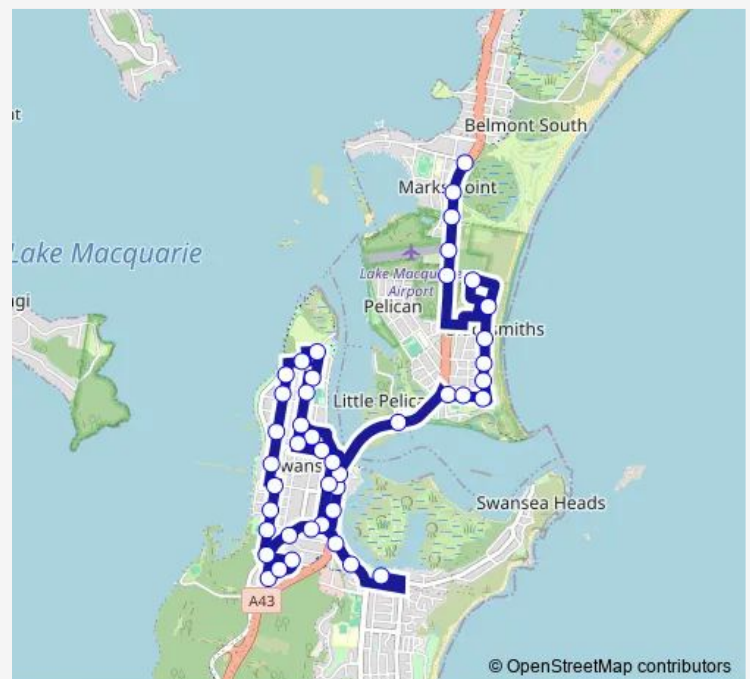

Old Pacific Hwy At Milray St

Old Pacific Hwy At Parbury Rd

Parbury Rd Opp Richards Rd

Richards Rd At Kenny Cl

Hardy St At Richards Rd

Parbury Park, Marks St

Marks St At Beach St

Marks St At Lake Rd

Swansea Workers Club, Pelican St

Swansea Public School, Galgabba St

Swansea Swim Centre, Belmont St

Route schedule

Old Pacific Hwy Opp Wood St — Swansea High School, Park Av

Monday 08:27

Tuesday 08:27

Wednesday 08:27

Thursday 08:27

Friday 08:27

Saturday —

Sunday —

Route info

Direction: Old Pacific Hwy Opp Wood St

Stops: 28

Trip Duration: 0 hour 23 min

Caves Beach Rd Opp Caldwell St

Caves Beach Rd At Yachtsman Av

Swansea High School, Park Av

Direction

St Patrick's Primary School, Northcote Av — Pacific Hwy
At Marks Point Rd

44 stops

[Open route schedule](#)