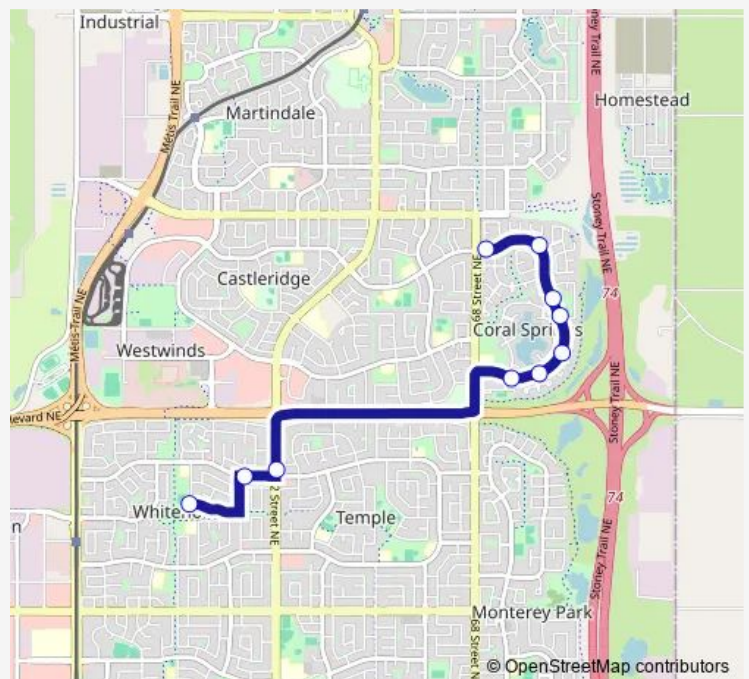

NB Coral Springs BV @ Coral Shores DR Ne

NB Coral Springs BV @ Coral Reef LI Ne

WB Coral Springs BV @ Coral Springs CL Ne

Route schedule

Annie Gale School on Whiteridge Wy Ne — WB Coral Springs BV @ Coral Springs CL Ne

Monday	14:45
Tuesday	14:45
Wednesday	14:45
Thursday	14:45
Friday	12:10
Saturday	—
Sunday	—

Route info

Direction: Annie Gale School on Whiteridge Wy Ne

Stops: 10

Trip Duration: 0 hour 12 min

■ 799 — Annie Gale/ Coral Springs

Direction

EB Coral Springs BV @ Coral Keys DR Ne — Annie Gale School on Whiteridge Wy Ne

10 stops

[Open route schedule](#)

EB Coral Springs BV @ Coral Keys DR Ne

SB Coral Springs BV @ Coral Springs CL Ne

SB Coral Springs BV @ Coral Keys DR NE

Annie Gale School on Whiteridge Wy Ne

Route schedule

EB Coral Springs BV @ Coral Keys DR Ne — Annie Gale School on Whiteridge Wy Ne

Monday 07:32

Tuesday 07:32

Wednesday 07:32

Thursday 07:32

Friday 07:32