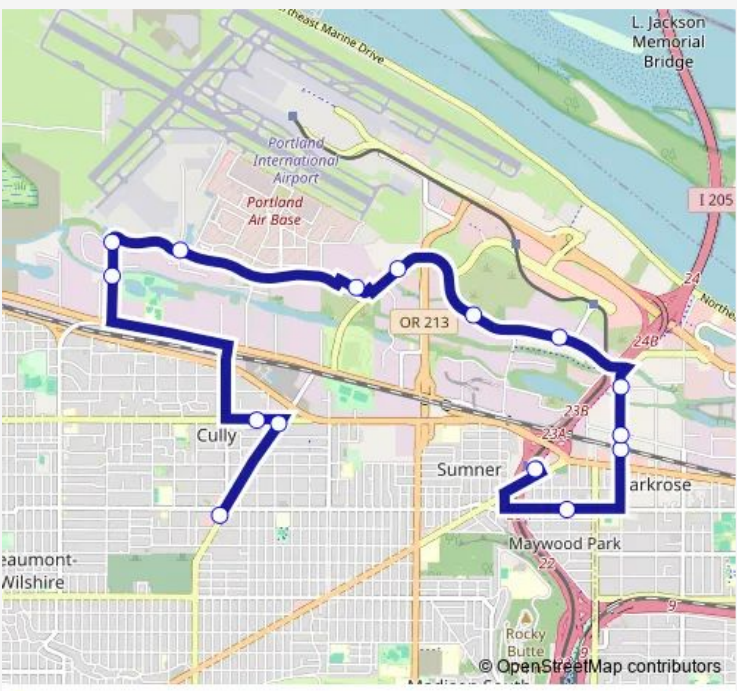

Bus Access Alderwood-Cornfoot-Columbia Employment Shuttle Service

[Go to website](#)

Direction
 NE Cully & Prescott — Parkrose/ Sumner Transit Center
 17 stops
[Open route schedule](#)

- NE Cully & Prescott
- Bienestar/Hacienda Cdc
- 6400 Block NE Killingsworth
- NE 60th & NE Killingsworth
- Naya
- Whitaker Ponds
- Boeing, Ups, Fedex, Dhl
- NE Cornfoot & 55th (@Airtrans Way)
- Usps
- Red Lion Sky Chiefs
- 8500-8900 NE Alderwood (Ikea Warehouse)
- Mt. St. Helens Dr/Airport Employee Parking
- NE 105th & Simpson
- NE 105th & Marx
- NE 105th & Killingsworth
- 9800 Block NE Prescott (Hong Phat Market)
- Parkrose/ Sumner Transit Center

Route schedule
 NE Cully & Prescott — Parkrose/ Sumner Transit Center

Monday	06:45-18:00
Tuesday	06:45-18:00
Wednesday	06:45-18:00
Thursday	06:45-18:00
Friday	06:45-18:00
Saturday	—
Sunday	—

Route info
 Direction: NE Cully & Prescott
 Stops: 17
 Trip Duration: 0 hour 30 min

Direction

Parkrose/ Sumner Transit Center — NE Cully & Prescott

15 stops

[Open route schedule](#)

Parkrose/ Sumner Transit Center

NE Prescott & 99th

Ne 105th & Killingsworth

NE 105th & Marx

Thursday 06:15-18:00

Friday 06:15-18:00

Saturday —

Sunday —

Route info

Direction: Parkrose/ Sumner Transit Center

Stops: 15

Trip Duration: 0 hour 30 min