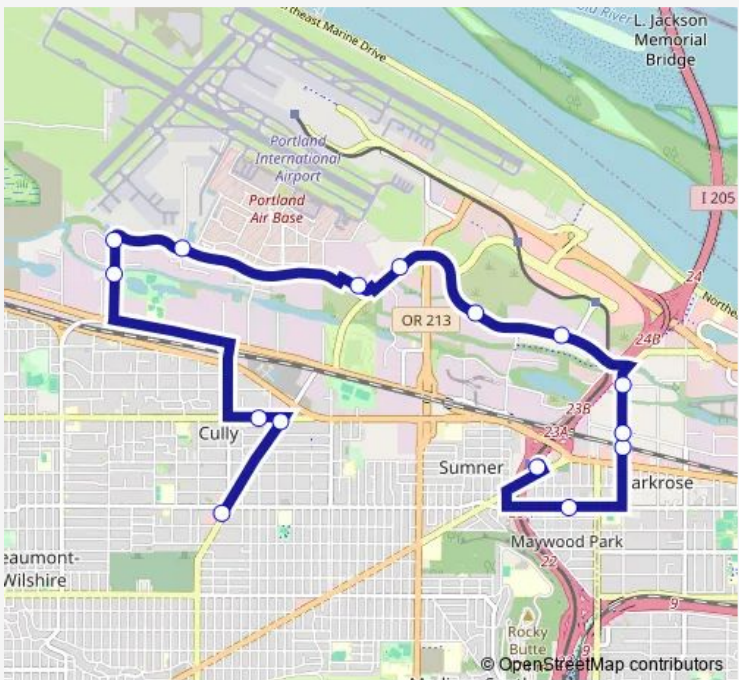

# Bus ACCESS Alderwood-Cornfoot-Columbia Employment Shuttle Service

[Go to website](#)

**Direction**  
 NE Cully & Prescott — Parkrose/ Sumner Transit Center  
 17 stops  
[Open route schedule](#)

- NE Cully & Prescott
- Bienestar/Hacienda Cdc
- 6400 Block NE Killingsworth
- NE 60th & NE Killingsworth
- Naya
- Whitaker Ponds
- Boeing, Ups, Fedex, Dhl
- NE Cornfoot & 55th (@Airtrans Way)
- Usps
- Red Lion Sky Chiefs
- 8500-8900 NE Alderwood (Ikea Warehouse)
- Mt. St. Helens Dr/Airport Employee Parking
- NE 105th & Simpson
- NE 105th & Marx
- NE 105th & Killingsworth
- 9800 Block NE Prescott (Hong Phat Market)
- Parkrose/ Sumner Transit Center

Route schedule  
 NE Cully & Prescott — Parkrose/ Sumner Transit Center

Monday	06:45-17:00
Tuesday	06:45-17:00
Wednesday	06:45-17:00
Thursday	06:45-17:00
Friday	06:45-17:00
Saturday	—
Sunday	—

Route info  
 Direction: NE Cully & Prescott  
 Stops: 17  
 Trip Duration: 0 hour 30 min

■ ACCESS — Alderwood-Cornfoot-Columbia Employment Shuttle Service **BusMaps**

**Direction**

Parkrose/ Sumner Transit Center — NE Cully &amp; Prescott

15 stops

[Open route schedule](#)

Parkrose/ Sumner Transit Center

## Route info

Direction: Parkrose/ Sumner Transit Center

Stops: 15

Trip Duration: 0 hour 30 min

ACCESS Bus time schedules and route maps are available in an offline PDF at busmaps.com. Use the busmaps.com website to see live bus times, train schedule or subway schedule, and step-by-step directions for all public transit in Portland