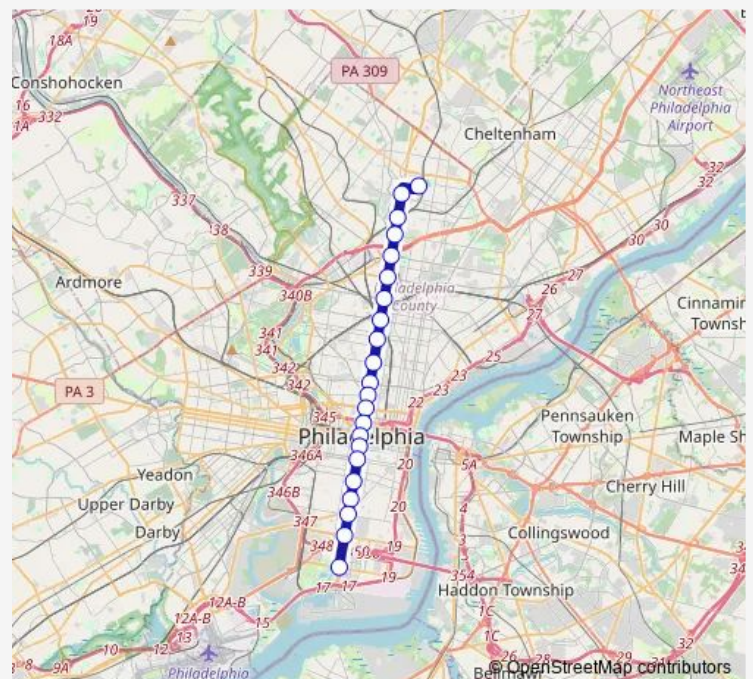

Tasker-Morris

Snyder

Oregon

Route schedule

Fern Rock Transit Center — NRG Station

Monday 04:40-00:04⁺¹

Tuesday 04:40-00:04⁺¹

Wednesday 04:40-00:04⁺¹

Thursday 04:40-00:04⁺¹

Friday 04:40-00:04⁺¹

Saturday 04:40-00:04⁺¹

Sunday 04:40-00:04⁺¹

Route info

Direction: Fern Rock Transit Center

Stops: 22

Trip Duration: 0 hour 40 min

BSL — Broad Street Line

BusMaps

Direction

Fern Rock Transit Center — 8th-Market - Bsl

8 stops

[Open route schedule](#)

Fern Rock Transit Center

Olney Transit Center

Erie

North Philadelphia

Girard - Bsl

Fairmount

Chinatown

8th-Market - Bsl

Route schedule

Fern Rock Transit Center — 8th-Market - Bsl