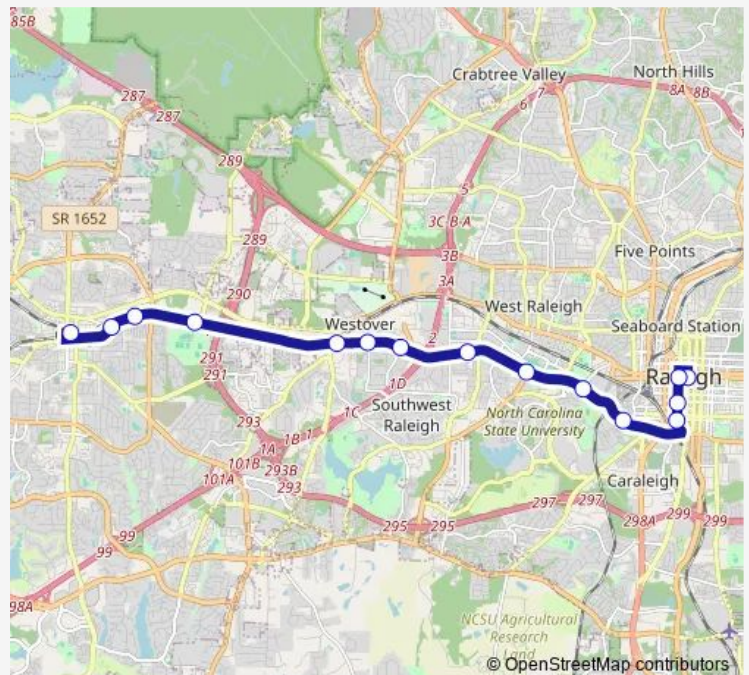

Western Blvd at Bilyeu St

Western Blvd at Hunt Dr (Eb)

Western Blvd at Boylan Ave (Eb)

Wilmington St at Davie St

Wilmington St at Morgan St

Route schedule

Cary Depot (South Platform) — Wilmington St at Morgan St

Monday	06:00-21:00
Tuesday	06:00-21:00
Wednesday	06:00-21:00
Thursday	06:00-21:00
Friday	06:00-21:00
Saturday	07:00-21:00
Sunday	07:00-20:00

Route info

Direction: Cary Depot (South Platform)

Stops: 14

Trip Duration: 0 hour 25 min

300 — Route 300

Direction

Wilmington St at Morgan St — Cary Depot (South Platform)

15 stops

[Open route schedule](#)

Wilmington St at Morgan St

Salisbury St at W Morgan St

Salisbury St at W Davie St

Direction: Wilmington St at Morgan St

Stops: 15

Trip Duration: 0 hour 25 min

300 Bus time schedules and route maps are available in an offline PDF at busmaps.com. Use the busmaps.com website to see live bus times, train schedule or subway schedule, and step-by-step directions for all public transit in Raleigh