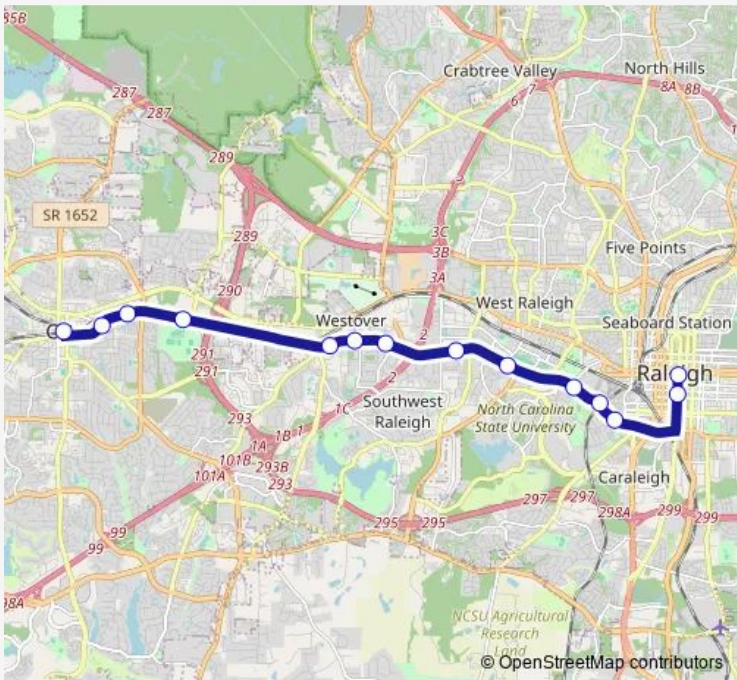

**Bus 300 Cary-Raleigh**

[Go to website](#)

**Direction**  
 Cary Depot (South Platform) — Wilmington St at Morgan St  
 14 stops  
[Open route schedule](#)

- Cary Depot (South Platform)
- E Chatham St at Circle Dr (Urban Park)
- E Chatham St at Chatham Square (Eb)
- Chatham St at Wakemed Soccer Park (Eb)
- Western Blvd at Hunt Club Ln
- Western Blvd at Heather Dr
- Western Blvd at Deboy St
- Western Blvd at Gorman St (Eb)
- Western Blvd at Dan Allen Dr (Ncsu Main Campus)
- Western Blvd at Bilyeu St
- Western Blvd at Hunt Dr (Eb)
- Western Blvd at Boylan Ave (Eb)
- Wilmington St at Davie St
- Wilmington St at Morgan St

**Route schedule**  
 Cary Depot (South Platform) — Wilmington St at Morgan St

Monday	06:00-21:00
Tuesday	06:00-21:00
Wednesday	06:00-21:00
Thursday	06:00-21:00
Friday	06:00-21:00
Saturday	07:00-21:00
Sunday	07:00-20:00

**Route info**  
 Direction: Cary Depot (South Platform)  
 Stops: 14  
 Trip Duration: 0 hour 25 min

**Direction**

Wilmington St at Morgan St — Cary Depot (South Platform)

15 stops

[Open route schedule](#)

## Route info

Direction: Wilmington St at Morgan St

Stops: 15

Trip Duration: 0 hour 30 min

300 Bus time schedules and route maps are available in an offline PDF at busmaps.com. Use the busmaps.com website to see live bus times, train schedule or subway schedule, and step-by-step directions for all public transit in Raleigh