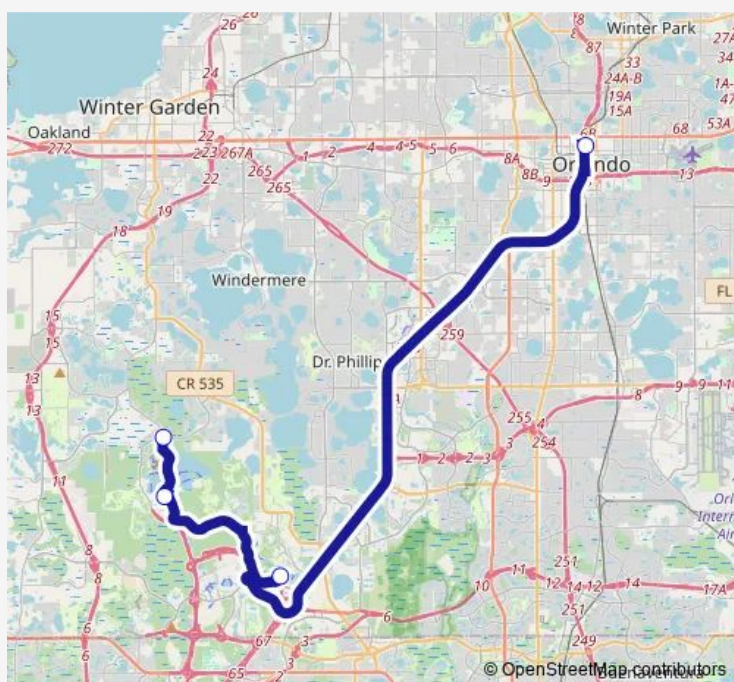

Bus 300 Orlando/Disney Express

[Go to website](#)

Direction

N Garland AVE AND W Amelia St — Center DR AND Reams Rd

4 stops

[Open route schedule](#)

N Garland AVE AND W Amelia St

E Buena Vista DR AND Bonnet Creek Pky

Friday 05:15-23:15

Saturday 05:15-23:15

Sunday 05:15-23:15

Route info

Direction: N Garland AVE AND W Amelia St

Stops: 4

Trip Duration: 0 hour 46 min

■ 300 — Orlando/Disney Express

Direction

Center DR AND Reams Rd — N Garland AVE AND W Amelia St

4 stops

[Open route schedule](#)

Center DR AND Reams Rd

Topiary LN AND World Dr

E Buena Vista DR AND Bonnet Creek Pky

N Garland AVE AND W Amelia St