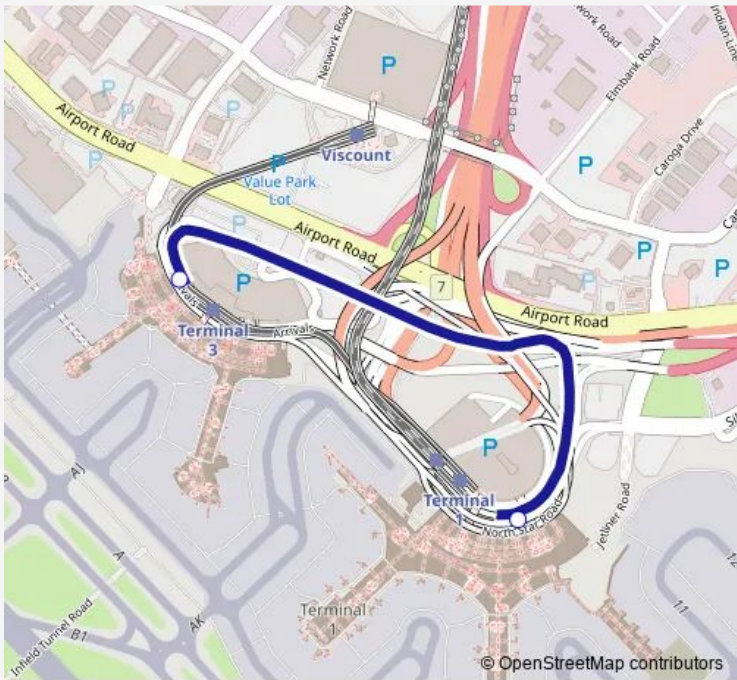

Bus 300 Bloor-Danforth Night Bus

[Go to website](#)

Direction
 Victoria Park Station — The East Mall at Gibbs Rd
 89 stops
[Open route schedule](#)

- Victoria Park Station
- Victoria Park Ave at Denton Ave
- Victoria Park Ave at Danforth Ave
- Danforth Ave at Sibley Ave
- Danforth Ave at Dawes Rd
- 2666 Danforth Ave
- Danforth Ave at Main St
- Danforth Ave at Westlake Ave
- Danforth Ave at Gledhill Ave
- Danforth Ave at Cedarvale Ave
- Danforth Ave at Woodbine Ave
- Danforth Ave at Woodmount Ave
- Danforth Ave at Glebemount Ave
- Danforth Ave at Woodington Ave
- Danforth Ave at Coxwell Ave
- Danforth Ave at Monarch Park Ave
- Danforth Ave at Linnsmore Cres
- Danforth Ave at Greenwood Ave
- Danforth Ave at Caithness Ave
- Danforth Ave at Donlands Ave
- Danforth Ave at Jones Ave

Route schedule
 Victoria Park Station — The East Mall at Gibbs Rd

Monday	25:34 ⁺¹
Tuesday	25:34 ⁺¹
Wednesday	25:34 ⁺¹
Thursday	25:34 ⁺¹
Friday	25:34 ⁺¹
Saturday	25:34 ⁺¹
Sunday	25:34 ⁺¹

Route info
 Direction: Victoria Park Station
 Stops: 89
 Trip Duration: 1 hour 6 min