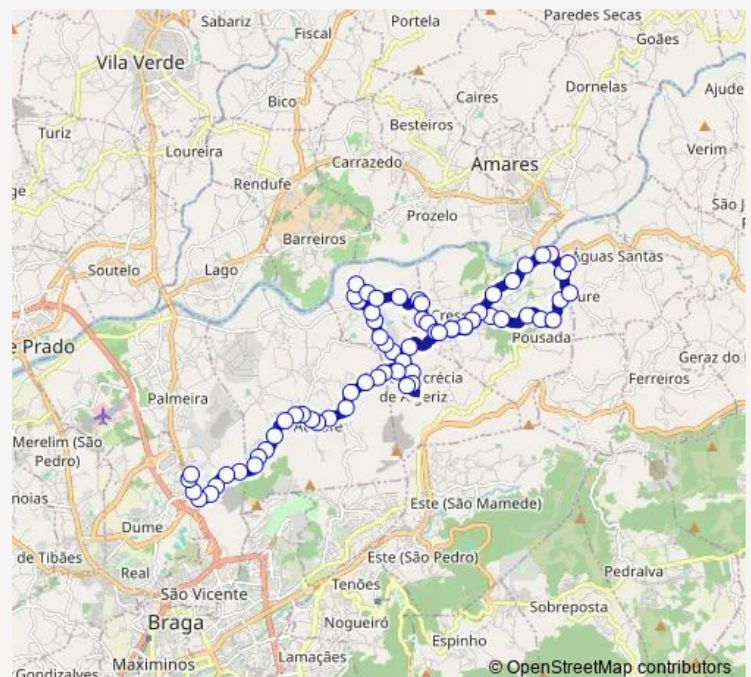

Senhor Passos Iv

Senhor Passos V (Crespos)

Aveliana (Venda Nova)

Route schedule

Santa Lucrécia I — Cimo de Vila (Eb23 Palmeira)

Monday —

Tuesday —

Wednesday —

Thursday —

Friday 07:25

Saturday —

Sunday —

Route info

Direction: Santa Lucrécia I

Stops: 68

Trip Duration: 0 hour 50 min

300 — Eb23 Palmeira - Pousada

BusMaps

Principal I (Trobiscal)

Principal II (Escola)

Principal III (Bouça)

Principal IV (Passos)

Pousada (Matinho)

Matinho (Pousada)