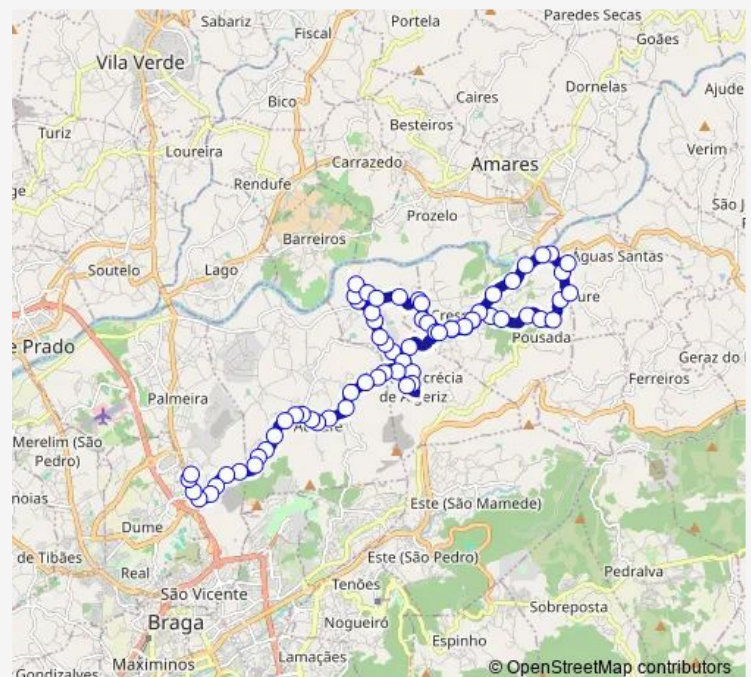

Senhor Passos Iv

Senhor Passos V (Crespos)

Aveliana (Venda Nova)

Route schedule

Santa Lucrécia I — Cimo de Vila (Eb23 Palmeira)

Monday —

Tuesday —

Wednesday —

Thursday —

Friday 07:25

Saturday —

Sunday —

Route info

Direction: Santa Lucrécia I

Stops: 68

Trip Duration: 0 hour 50 min

300 — Eb23 Palmeira - Pousada

BusMaps

Principal I (Trobiscal)

Principal II (Escola)

Principal III (Bouça)

Principal IV (Passos)

Pousada (Matinho)

Matinho (Pousada)