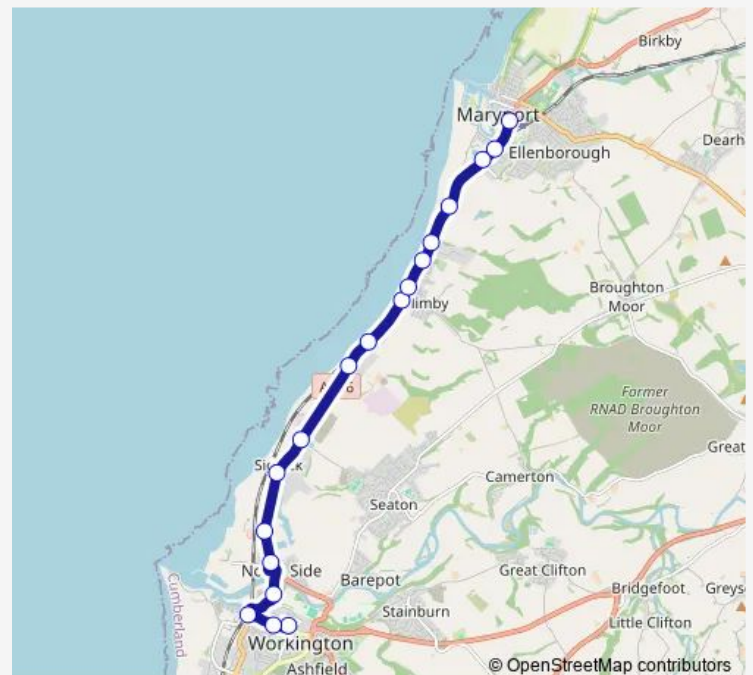

Thursday 04:35-22:00

Friday 04:35-22:00

Saturday 04:35-22:00

Sunday 08:11-19:11

Route info

Direction: B&M Bargains

Stops: 59

Trip Duration: 1 hour 6 min

■ 300

BusMaps

Leegate crossroads

Aikbank Turn

Inglewood

Christ Church

Brookfields

Greenacres

Cranstons

entrance

Lingy Lane

Newby Cross

Glaramara Drive

Westrigg Road end

Richard Rose Academy

Morton Manor