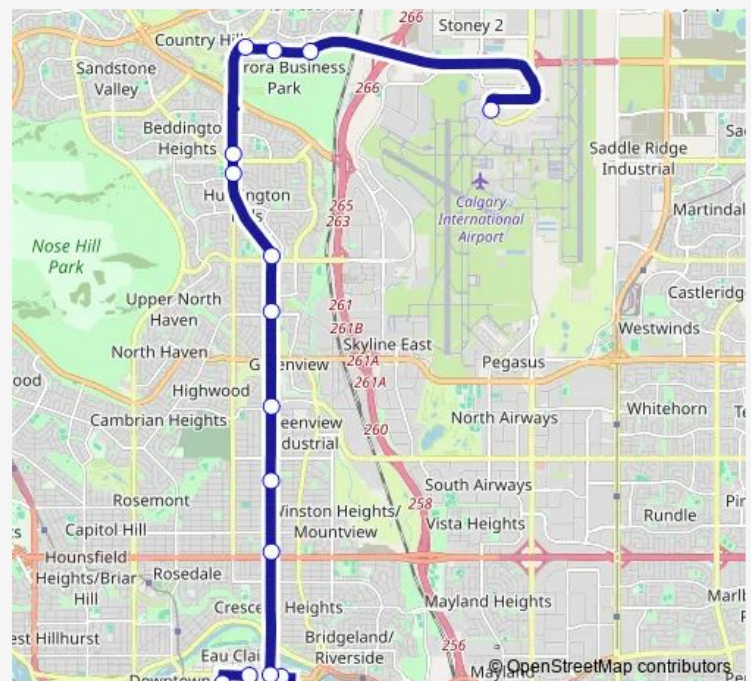

YYC Airport Domestic Terminal

Route schedule

WB 4 AV SW @ 2 ST Sw — YYC Airport Domestic Terminal

Monday 04:24-01:54⁺¹

Tuesday 04:24-01:54⁺¹

Wednesday 04:24-01:54⁺¹

Thursday 04:24-01:54⁺¹

Friday 04:24-01:54⁺¹

Saturday 04:35-01:03⁺¹

Sunday 04:35-01:03⁺¹

Route info

Direction: WB 4 AV SW @ 2 ST Sw

Stops: 19

Trip Duration: 0 hour 59 min

■ 300 — BRT Airport/City Centre

Direction

YYC Airport Domestic Terminal — WB 4 AV SW @ 2 ST Sw

15 stops

[Open route schedule](#)

YYC Airport Domestic Terminal

YYC Airport International Terminal

NB Barlow TR @ Airport RD Ne

WB 96 AV NE @ Harvest Hills Li

WB 96 AV NE @ Harvest Rose Pa

SB Harvest Hills BV @ Country Hills RD Nw

SB Centre ST N @ N. of Beddington BV N

SB Centre ST N @ 78 AV N

SB Centre ST N @ 64 AV N

SB Centre ST N @ Northmount DR N

SB Centre ST N @ 40 AV N