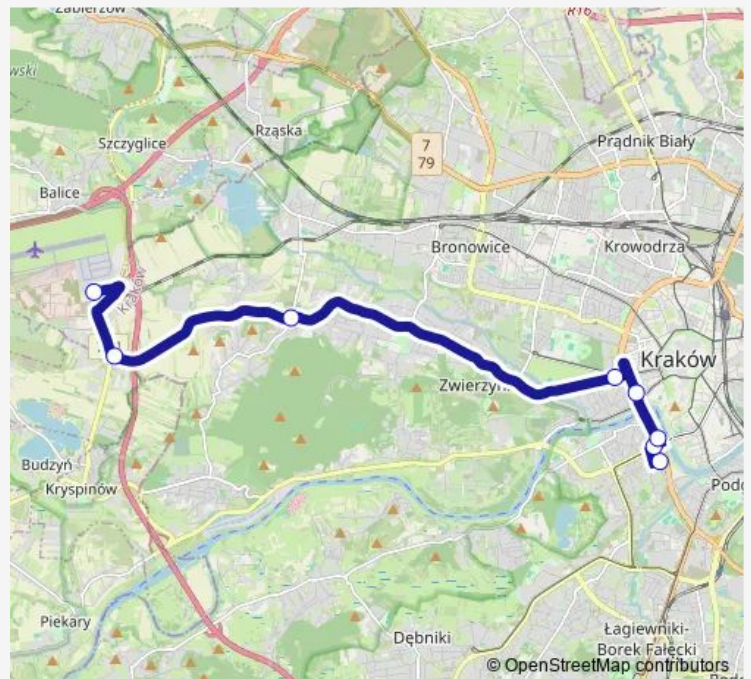

Monday 04:53-23:12

Tuesday 04:53-23:12

Wednesday 04:53-23:12

Thursday 04:53-23:12

Friday 04:53-23:12

Saturday 04:53-23:12

Sunday 04:53-23:12

Route info

Direction: Os. Podwawelskie

Stops: 8

Trip Duration: 0 hour 26 min

300

Direction

Kraków Airport — Os. Podwawelskie

7 stops

[Open route schedule](#)