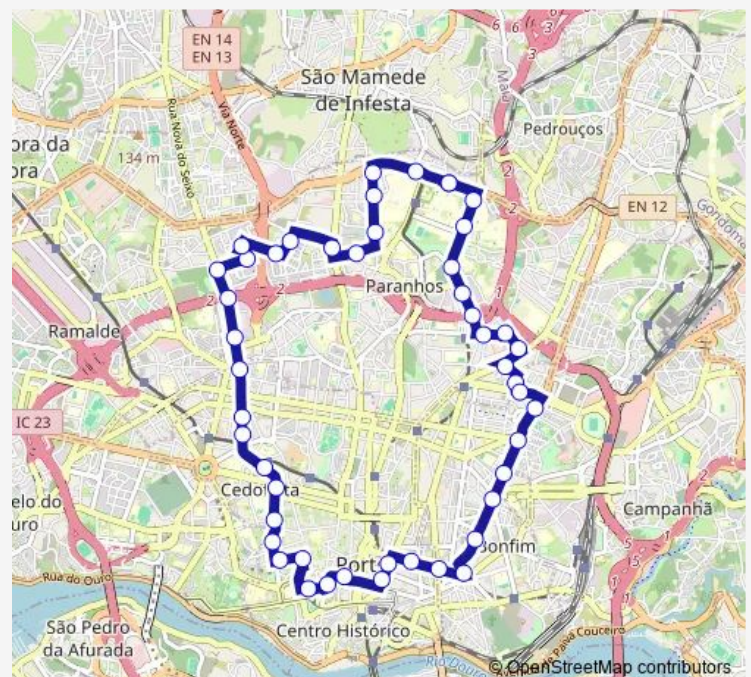

Saturday 06:05-20:55

Sunday 06:05-20:55

Route info

Direction: Hosp. S. João (Urgência)

Stops: 48

Trip Duration: 0 hour 53 min

300 — Circular Hospital De S.João - Aliados

PR. D. João I