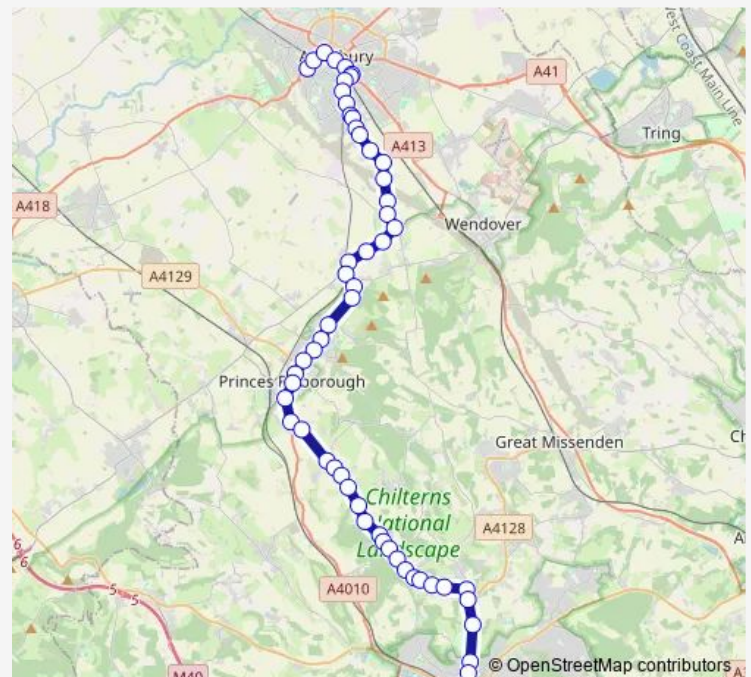

North Lee Lane

Crossroads

Grove Farm

Route schedule

Churchill Avenue — High Wycombe Busstn

Monday 05:25-22:00

Tuesday 05:25-22:00

Wednesday 05:25-22:00

Thursday 05:25-22:00

Friday 05:25-22:00

Saturday 06:05-22:00

Sunday 07:30-18:30

Route info

Direction: Churchill Avenue

Stops: 58

Trip Duration: 1 hour 12 min

300 — Aylesbury - P Risborough - Naphill - High Wycombe

Mill Turn

Brookside Lane

Railway Station

All Saints' Church

St Nicholas Church

Roundabout

The Holloway